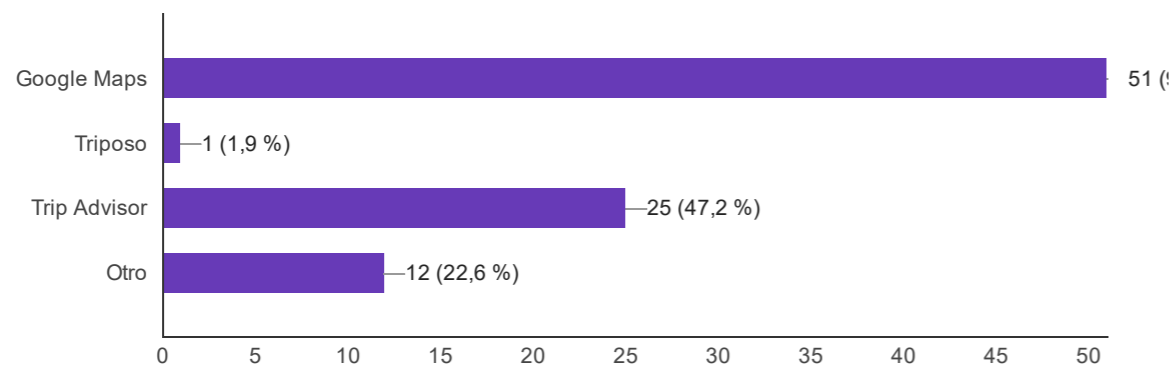

Age

When yes, with which OS?

Audience:

Do you use Touristic Apps?

What features of a Touristic App are more Important for you?

When yes, Which ones?

Audience:

Do you use Social Media?

When yes, which one/s?

References:

References:

Navigation and First Sketches:

Typography:

abc
defghijk
12345678910
Fira Sans

Colors:

Video: