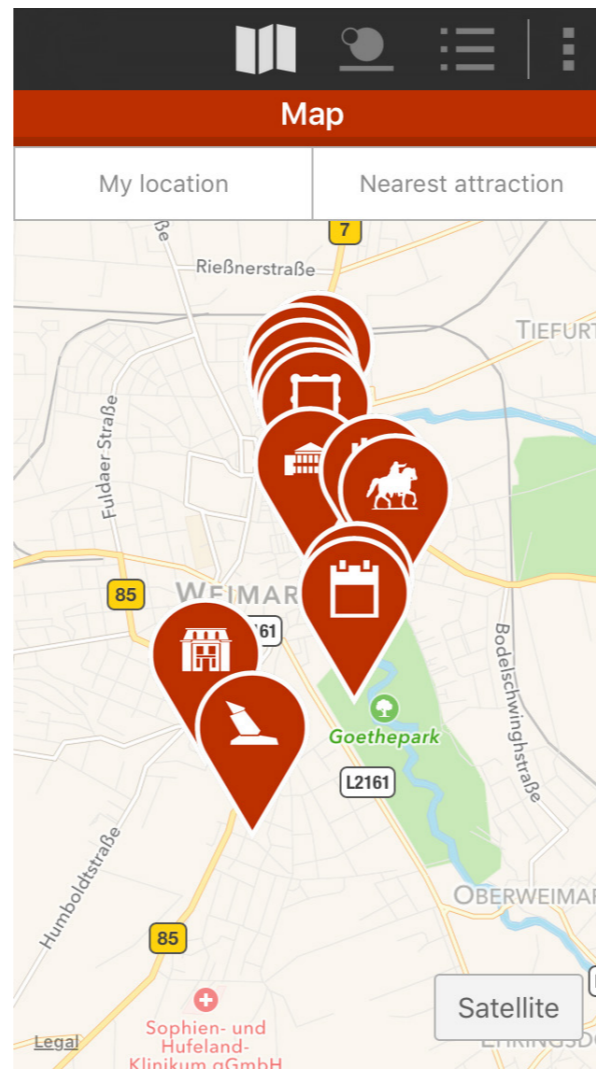

Age

When yes, with which OS?

Audience:

Do you use Touristic Apps?

What features of a Touristic App are more Important for you?

When yes, Which ones?

Audience:

Do you use Social Media?

When yes, which one/s?

References:

References:

Navigation and First Sketches:

Typography:

abc
defghijk
12345678910
Fira Sans

Colors:

Video:

Navigation:

Splash:

Activities:

Gallery:

Take a picture:

Share:

Places:

Map: