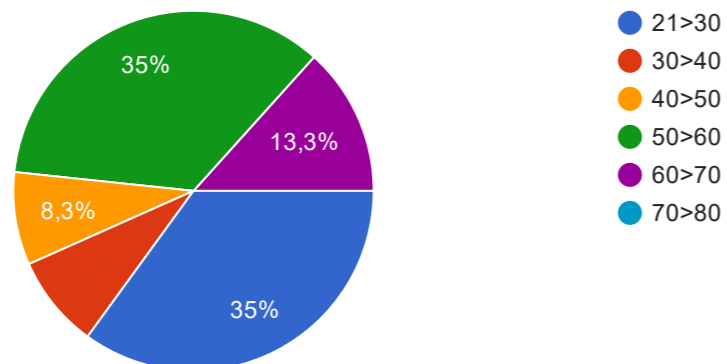

Audience:

Adults: 50 >70 years

Gender

Do you have a smartphone?

Age

When yes, with which OS?