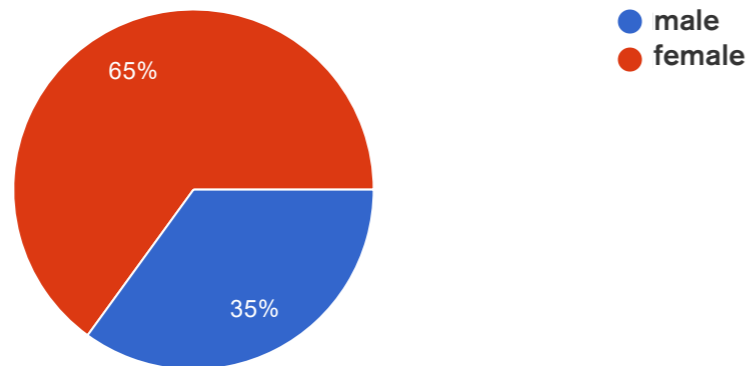

APP Prototype

Mobile Media Design

Mariana Sanchez Artola

App Project:

Audience:

Adults: 50 >70 years

Gender

Do you have a smartphone?