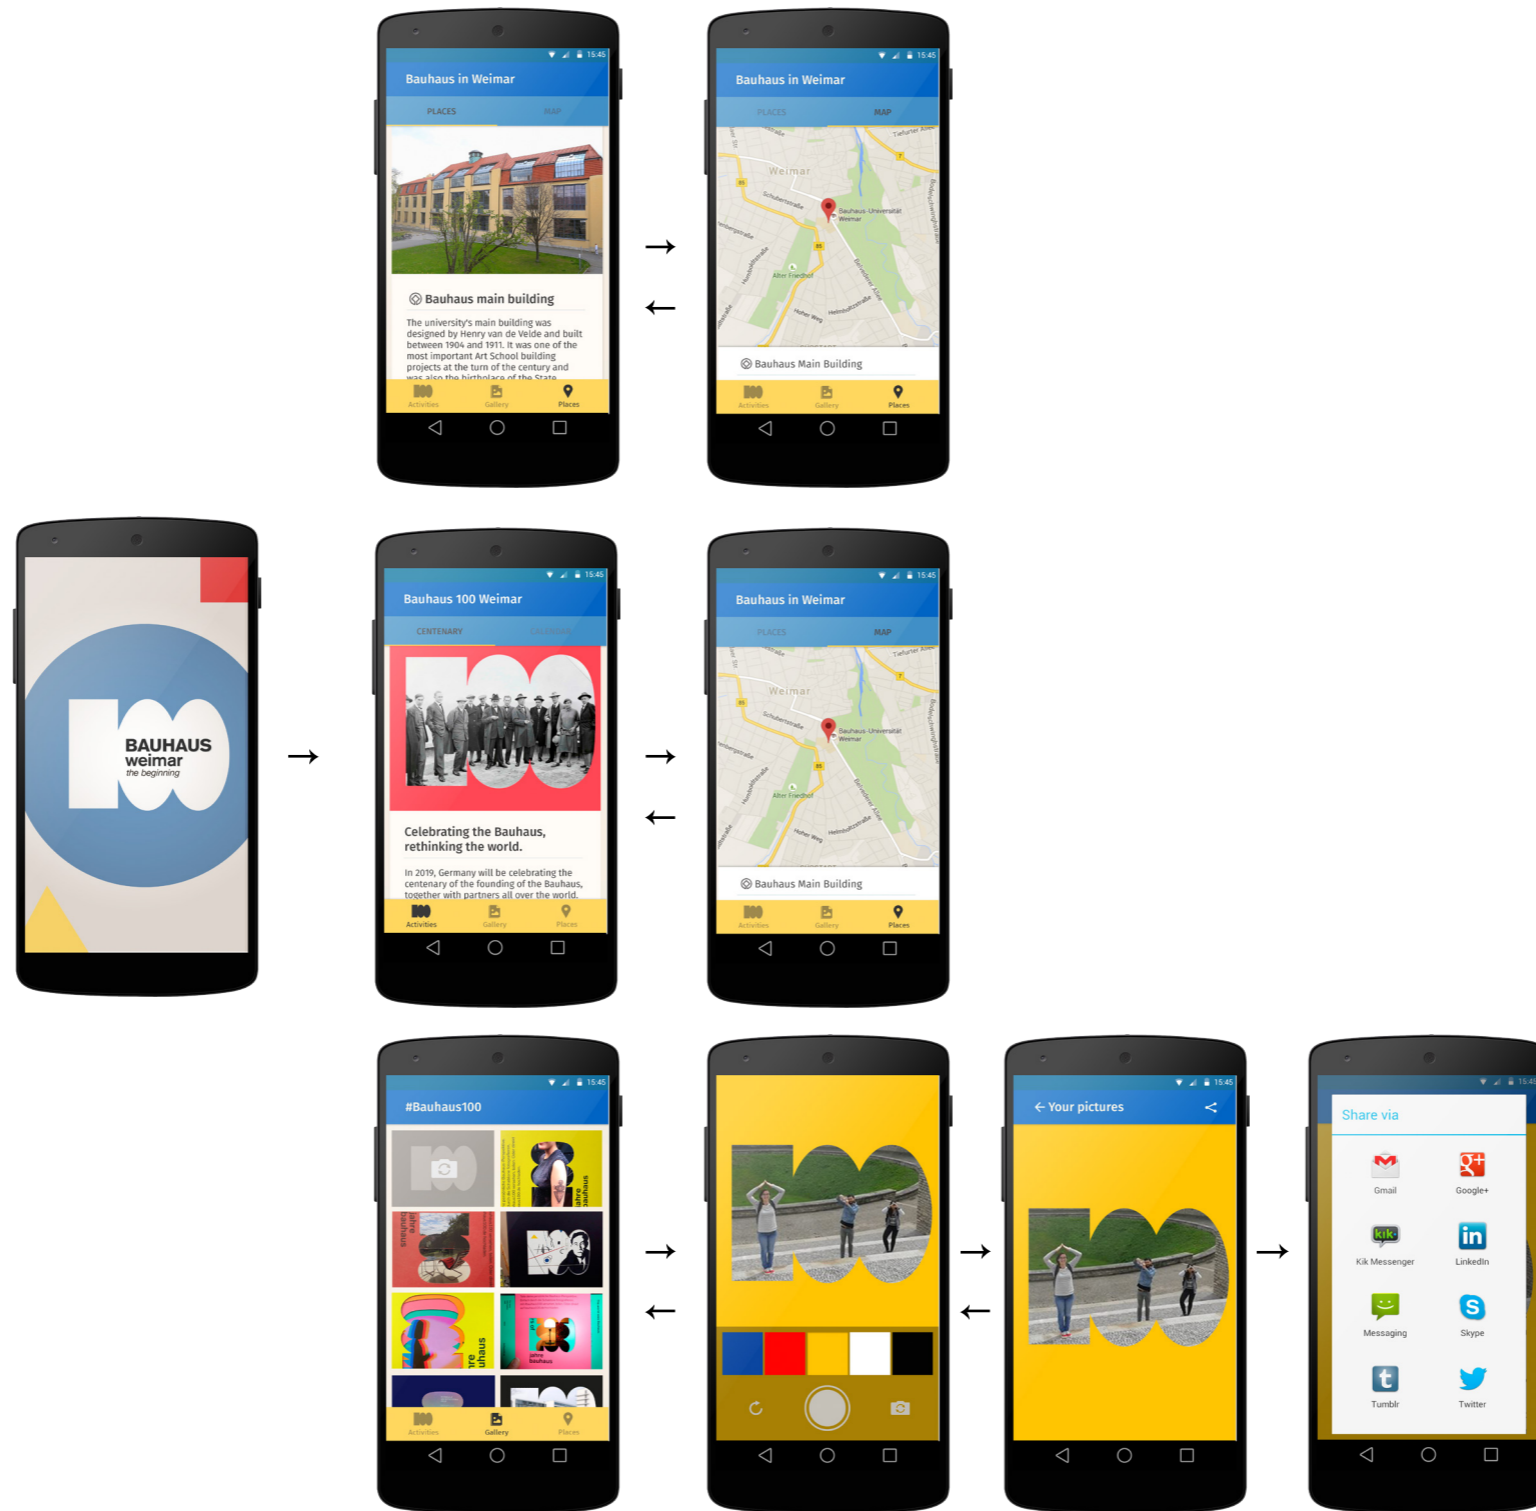

APP Prototype

Mobile Media Design

Mariana Sanchez Artola

App Project:

Audience:

Adults: 50 >70 years

Gender

Do you have a smartphone?

When yes, which one/s?

References:

References:

Navigation and First Sketches:

Typography:

abc
defghijk
12345678910
Fira Sans

Colors:

Video:

Navigation:

Splash:

Activities:

Gallery:

Take a picture:

Share:

Places:

Map: