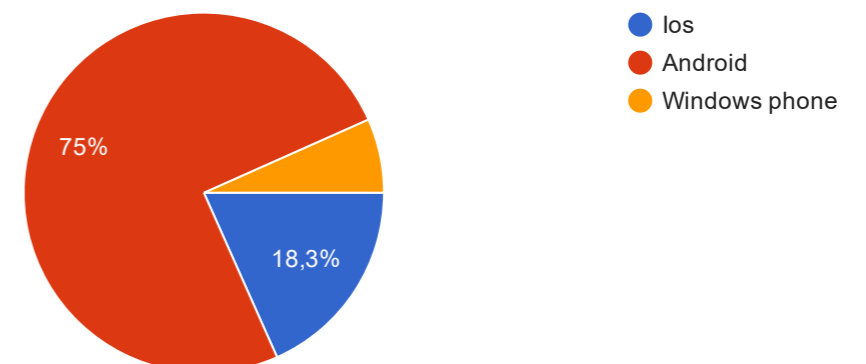

When yes, with which OS?