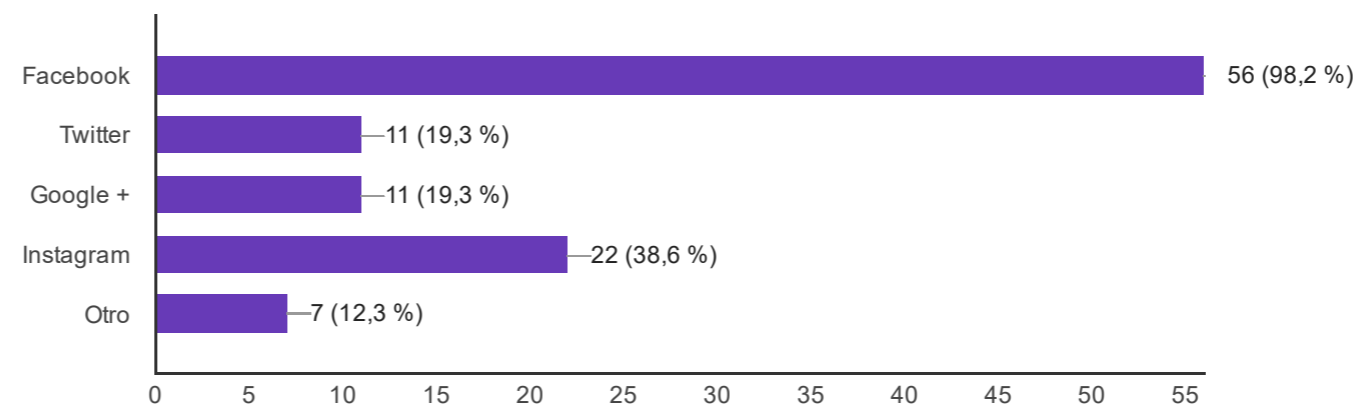

APP Prototype

Mobile Media Design

Mariana Sanchez Artola

App Project:

Audience:

Adults: 50 >70 years

Gender

Do you have a smartphone?

Age

When yes, with which OS?

Audience:

Do you use Touristic Apps?

What features of a Touristic App are more Important for you?

When yes, Which ones?

Audience:

Do you use Social Media?

When yes, which one/s?

References:

References:

Navigation and First Sketches:

Typography:

abc
defghijk
12345678910
Fira Sans

Colors:

Video: