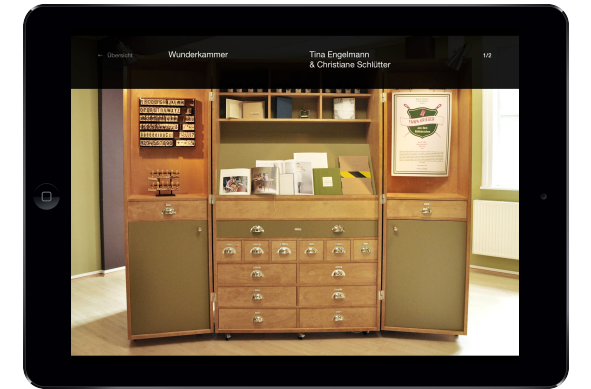

Single Photo with information overlay