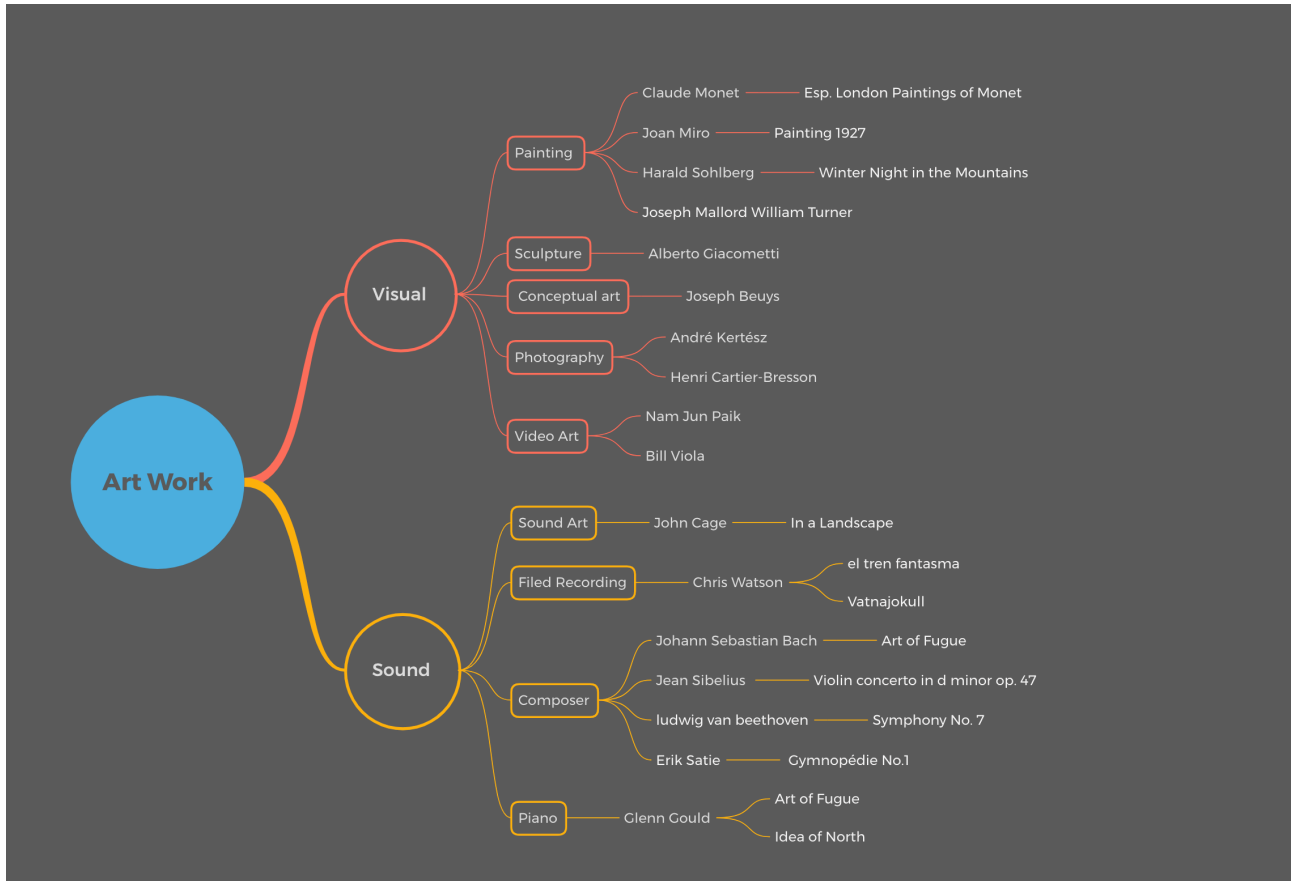

RYU,SAM

**Master Candidate of Media Art and Design (MAD)
Bauhaus-Universität Weimar**

Mindmap

Basically, I can't think apart from the visual and auditory senses, so I divided the parts into two, visual and auditory. I divided them into favorite genres. Each writer or piece of art inspires me for a different reason each time, like all artists here. Especially, synaesthetic imagery is really important to me. Because I imagine the landscape or color from the sound or hearing the sound from the picture. In that sense, all the artists listed here give me multifaceted inspiration.