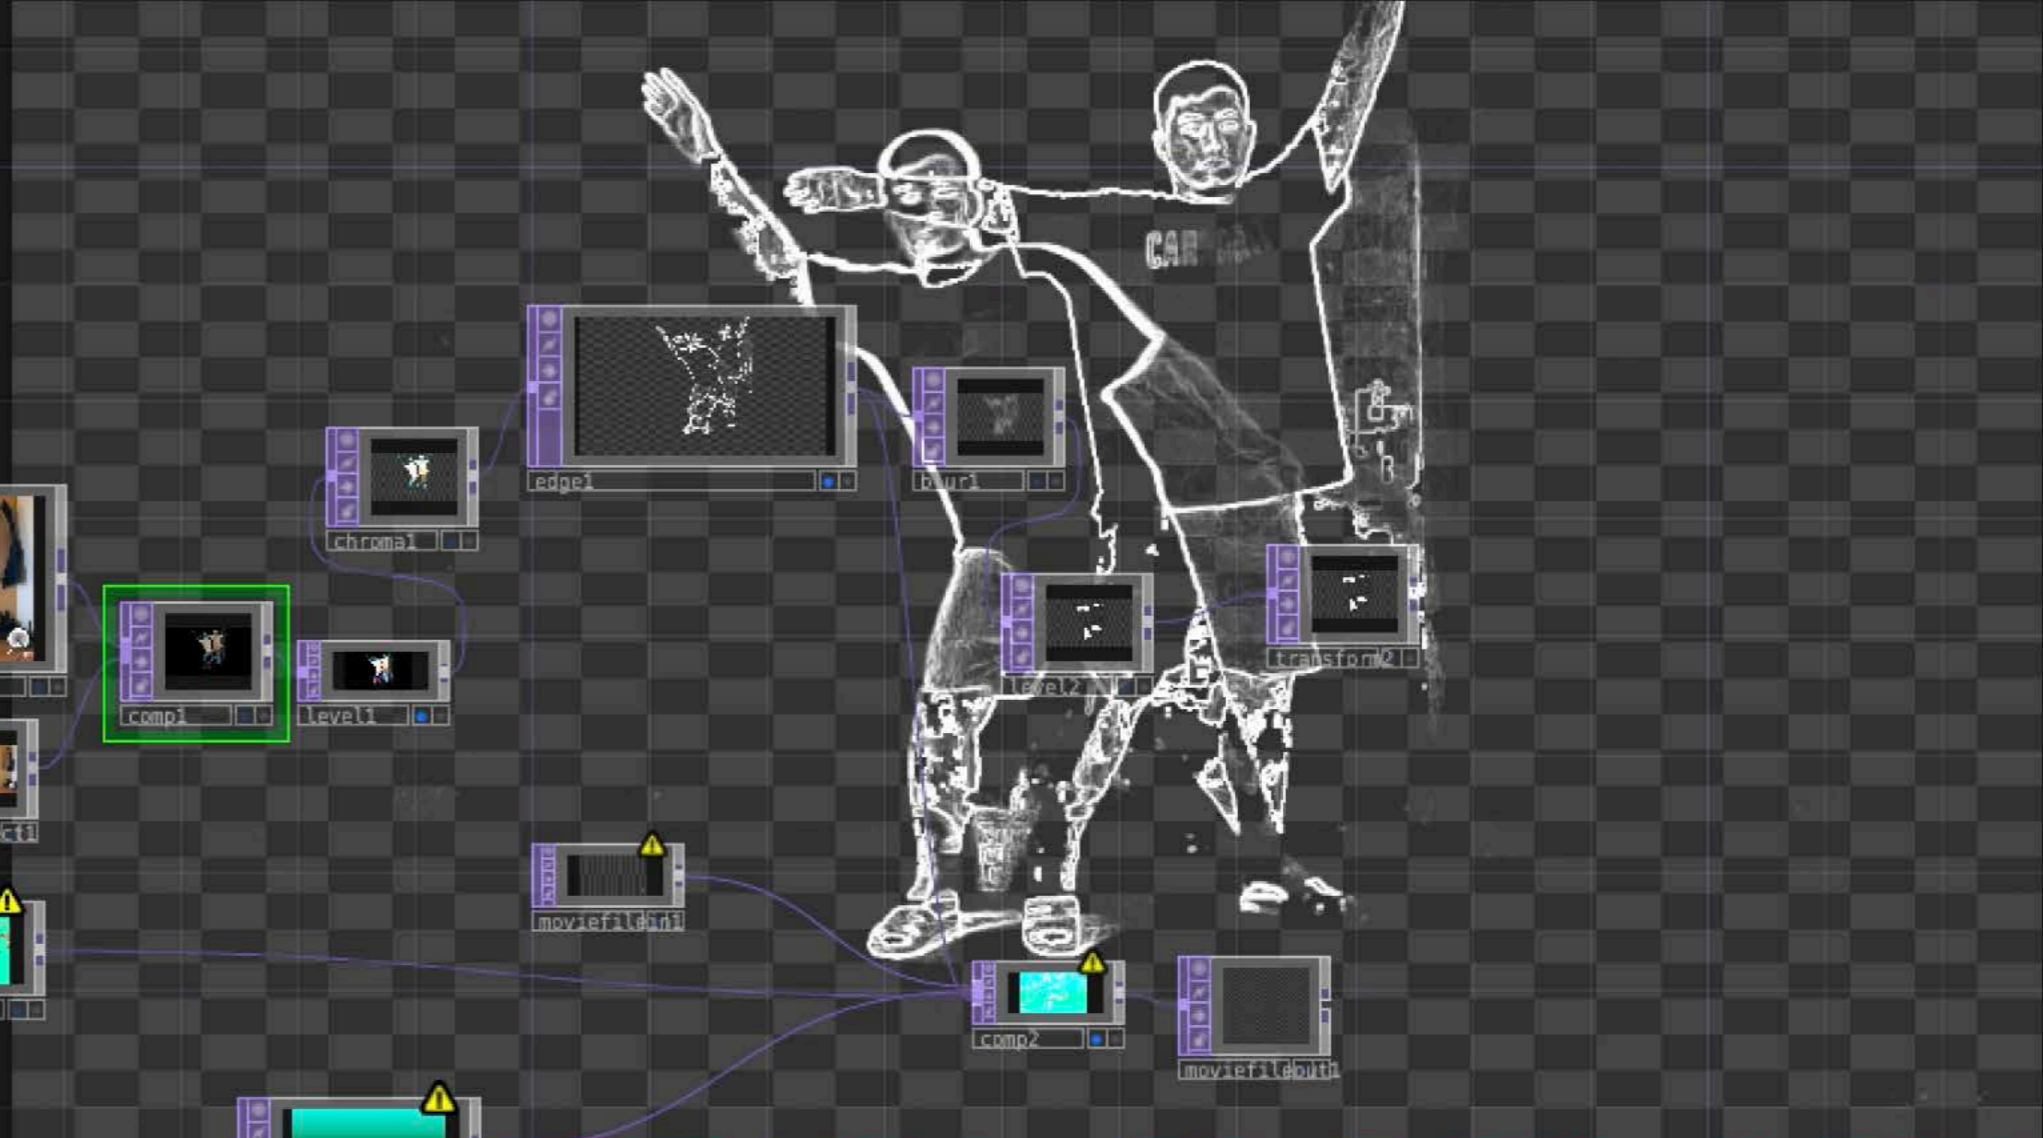

TimeCode: 00:00:05.15 314

Range Limit: Loop Once

Time Path: /

木

Wood
Five Elements

木

Wood
Five Elements

木