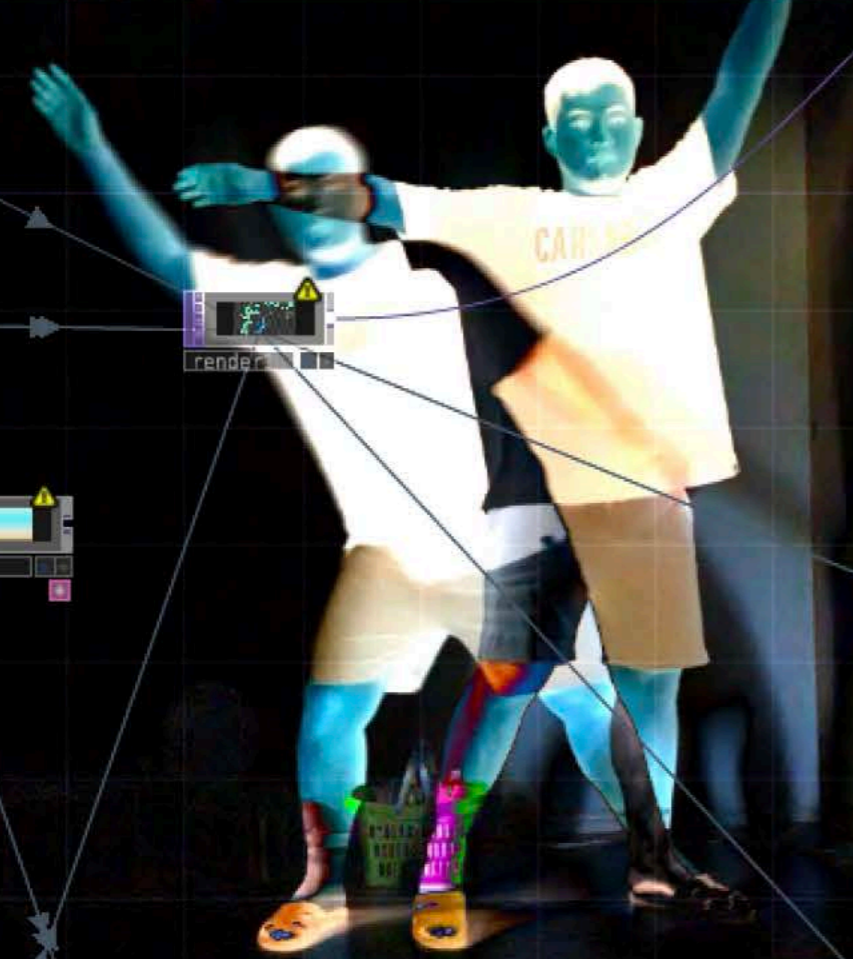

TimeCode: 00:00:05.15 314

Range Limit: Loop Once

Time Path: /

木

Wood
Five Elements

木

Wood
Five Elements

木