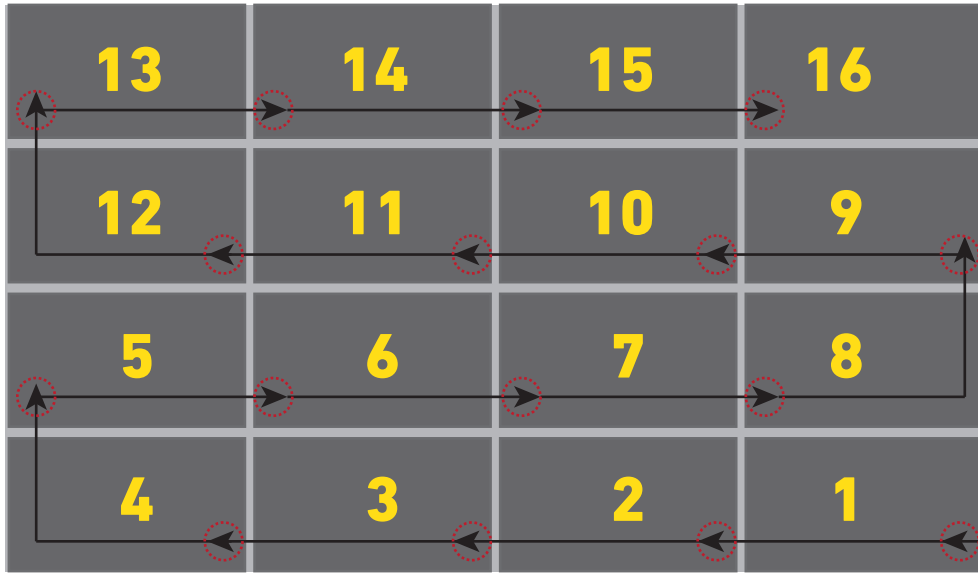

Display Port (Daisy Chain)

Video Wall Controll

Video Workstation
Ariadne, Power Mac Mini Diplay ->Port Display Port
Adapter