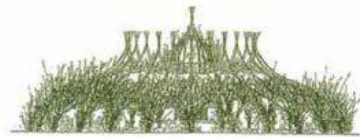

<https://www.youtube.com/watch?v=NLH7XTILR1M>

Arbosculpture
Richard Reames, Boat

https://www.youtube.com/watch?v=S51-dw_k7i0

Sek 50

Michael
Kalberer Auerworld

1999

2002

2005

2009

2012

This page Marcel Kalberer - the main source of inspiration for Marcel Kalberer's living domes is the Mudhif: "The very ancient technique of construction with reed regularly utilised in Mesopotamia for over 5000 years" (p 66 Alessandro Rocca - *Natural Architecture*).