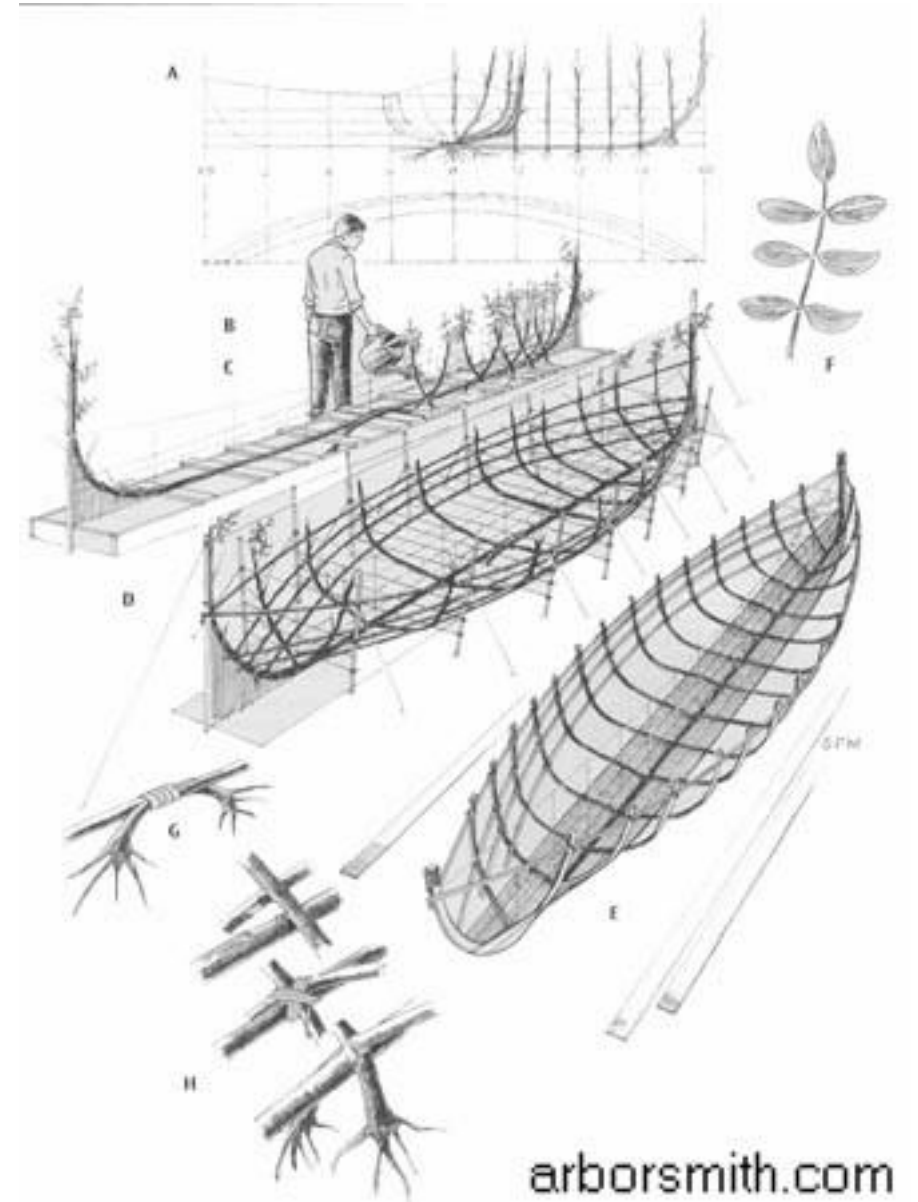

Natural architecture

Natural architecture

Natural architecture

Tanzlinde Peesten

Khasis India, *Ficus Elastica*

Tree shaping/ Arbo sculpture

Aharon Naveh
Israel

Pete Cook, New Zealand

<https://www.youtube.com/watch?v=NLH7XTILR1M>

Arbosculpture
Richard Reames, Boat

https://www.youtube.com/watch?v=S51-dw_k7i0

Sek 50

Michael
Kalberer Auerworld

1999

2002

2005