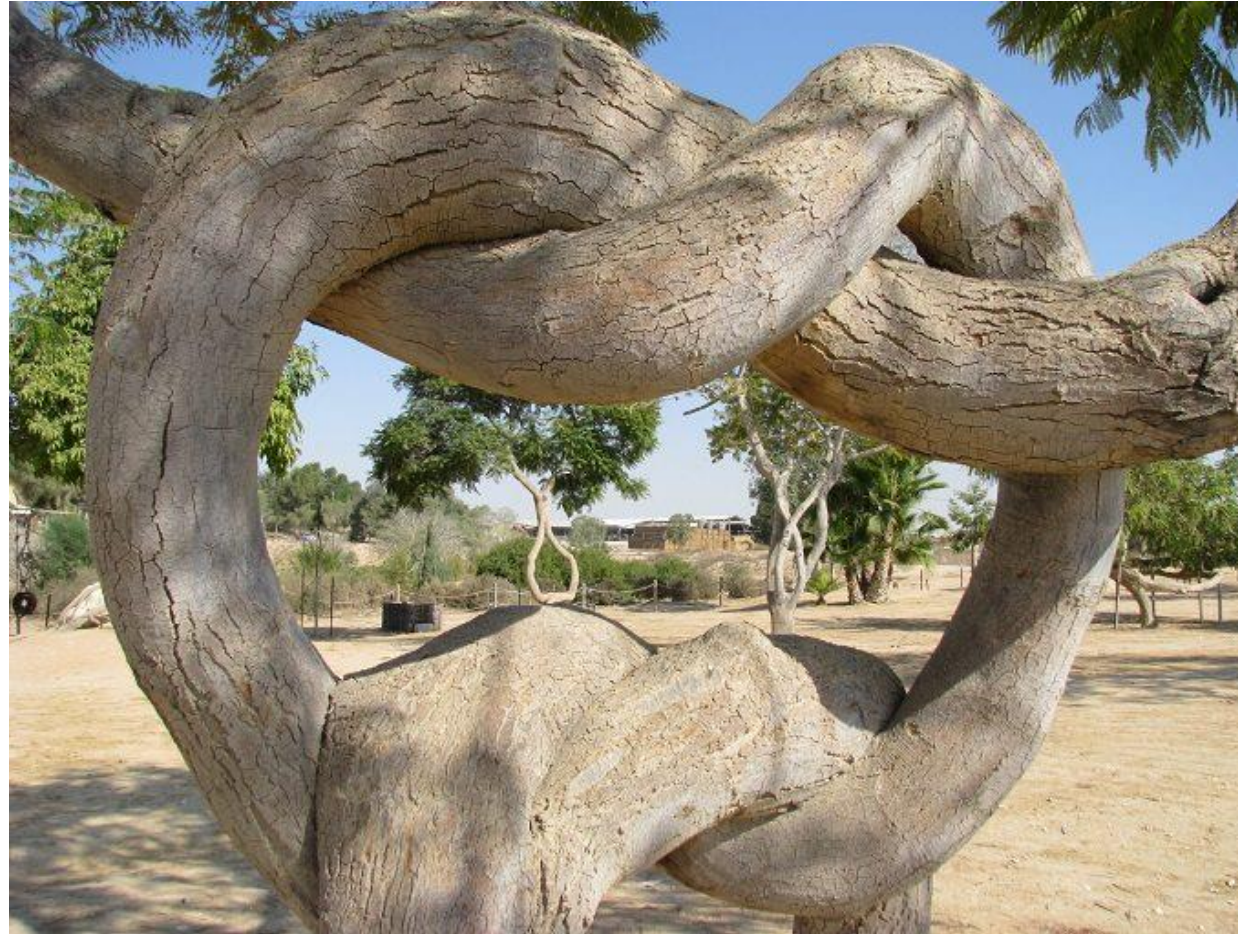

Natural architecture

Natural architecture

Natural architecture

Tanzlinde Peesten

Khasis India, *Ficus Elastica*

Tree shaping/ Arbo sculpture

Aharon Naveh
Israel

Pete Cook, New Zealand

<https://www.youtube.com/watch?v=NLH7XTILR1M>

Arbosculpture
Richard Reames, Boat

https://www.youtube.com/watch?v=S51-dw_k7i0

Sek 50

Michael
Kalberer Auerworld

1999

2002

2005

2009

2012

This page Marcel Kalberer - the main source of inspiration for Marcel Kalberer's living domes is the Mudhif: "The very ancient technique of construction with reed regularly utilised in Mesopotamia for over 5000 years" (p 66 Alessandro Rocca - *Natural Architecture*).