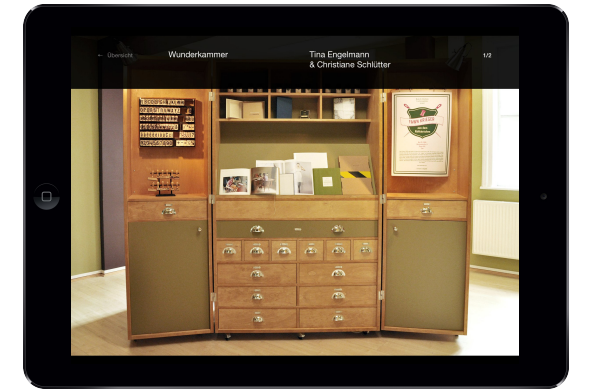

Fade In

Single Photo with information overlay