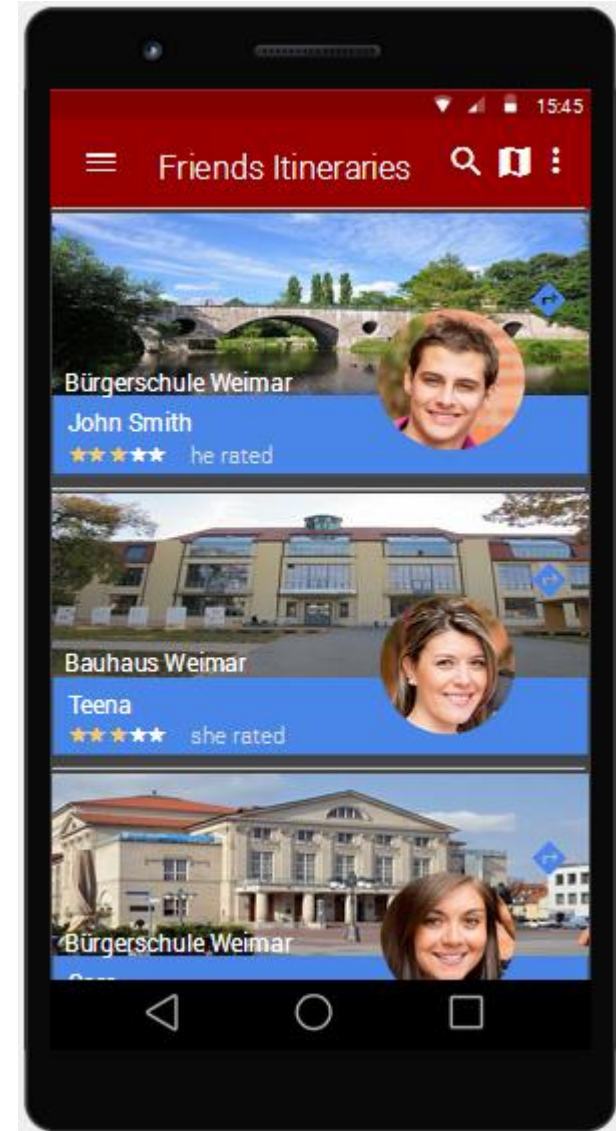

- ✓ Less navigations
- ✓ Power Saving
- ✓ Generic and User Friendly
- ✓ Important Info at top

CONTENT & STRUCTURE

SCREENS DESIGN

SCREENS DESIGN

SCREENS DESIGN

NOW PROTOTYPE

REFERENCES

- ❑ <http://www.weimarpedia.de/>
- ❑ <http://i7.alamy.com/zooms/27554c3639a342e6af70e6394bc6b384/the-german-national-theater-in-weimar-and-the-goethe-schiller-monument-ef34ne.jpg>
- ❑ http://www.musikschule-weimar.de/tl_files/content/Startseite/MS_Startseitenbild.jpg
- ❑ <https://play.google.com/store> (android app design idea)