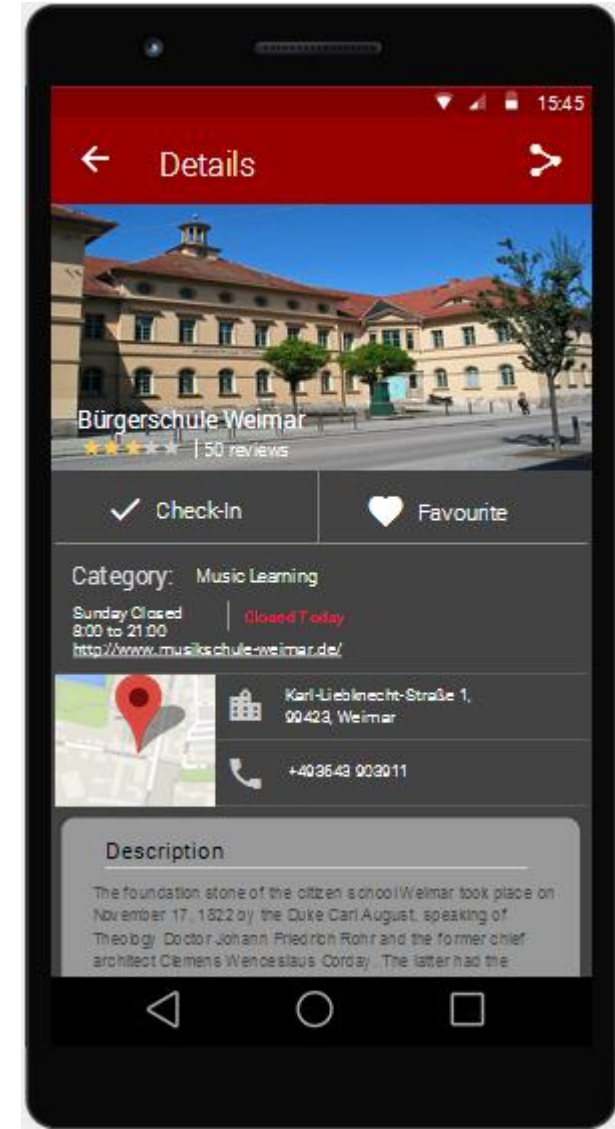

- ✓ Less navigations
- ✓ Power Saving
- ✓ Generic and User Friendly
- ✓ Important Info at top

CONTENT & STRUCTURE

SCREENS DESIGN

SCREENS DESIGN

SCREENS DESIGN

NOW PROTOTYPE

REFERENCES

- ❑ <http://www.weimarpedia.de/>
- ❑ <http://i7.alamy.com/zooms/27554c3639a342e6af70e6394bc6b384/the-german-national-theater-in-weimar-and-the-goethe-schiller-monument-ef34ne.jpg>
- ❑ http://www.musikschule-weimar.de/tl_files/content/Startseite/MS_Startseitenbild.jpg
- ❑ <https://play.google.com/store> (android app design idea)