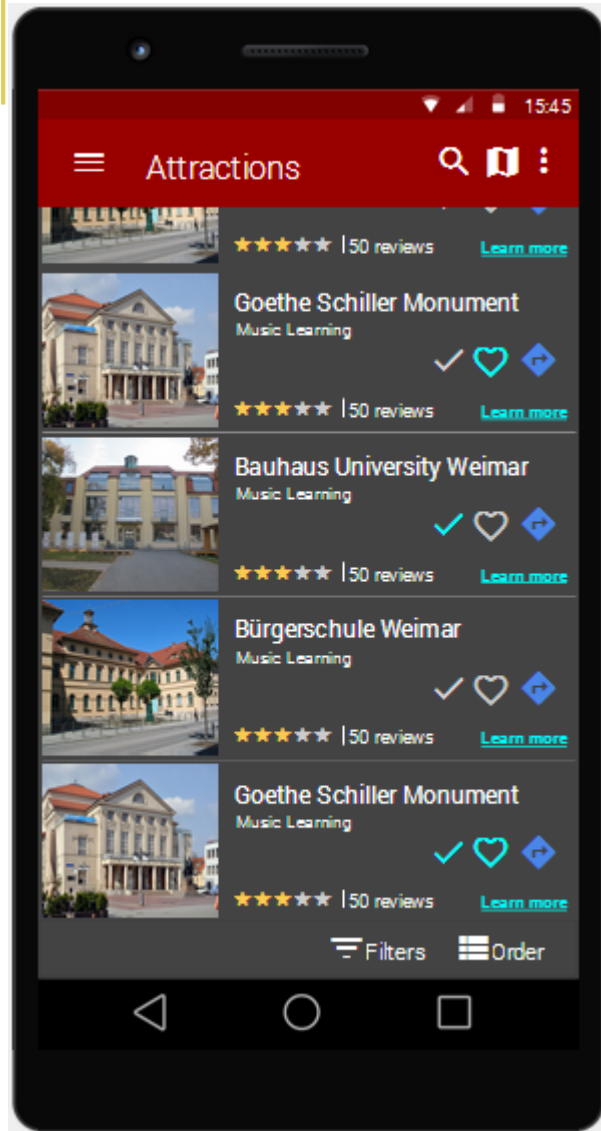

- ✓ Less navigations
- ✓ Power Saving
- ✓ Generic and User Friendly
- ✓ Important Info at top

CONTENT & STRUCTURE

SCREENS DESIGN

SCREENS DESIGN

SCREENS DESIGN

NOW PROTOTYPE

REFERENCES

- ❑ <http://www.weimarpedia.de/>
- ❑ <http://i7.alamy.com/zooms/27554c3639a342e6af70e6394bc6b384/the-german-national-theater-in-weimar-and-the-goethe-schiller-monument-ef34ne.jpg>
- ❑ http://www.musikschule-weimar.de/tl_files/content/Startseite/MS_Startseitenbild.jpg
- ❑ <https://play.google.com/store> (android app design idea)