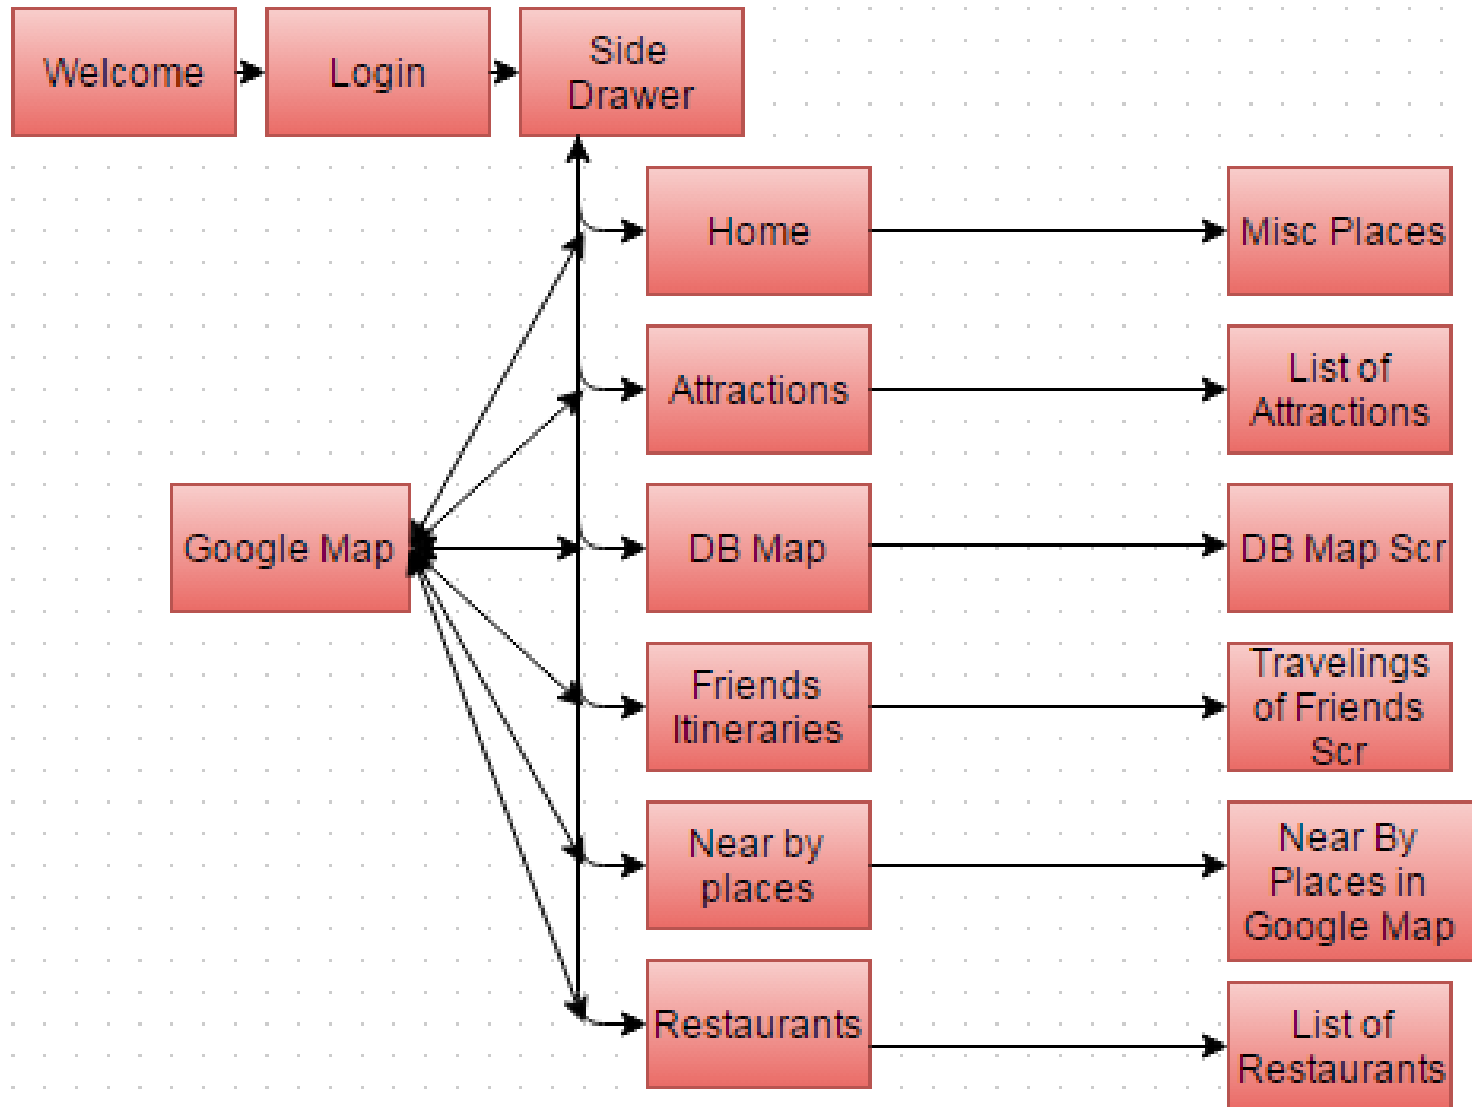

WEIMAR HERITAGE SITES

Mobile Media
Bauhaus Uni Weimar

TARGET

GROUP | TEENAGE

DEVICE | ANDROID

TOOLS

- ✓ JustInMind Prototyper 7.0 for Prototype
- ✓ Photoshop CS6 for Graphic Design

DESIGN TECHNIQUES

- ✓ Less navigations
- ✓ Power Saving
- ✓ Generic and User Friendly
- ✓ Important Info at top

CONTENT & STRUCTURE

SCREENS DESIGN

SCREENS DESIGN

SCREENS DESIGN

NOW PROTOTYPE

REFERENCES

- ❑ <http://www.weimarpedia.de/>
- ❑ <http://i7.alamy.com/zooms/27554c3639a342e6af70e6394bc6b384/the-german-national-theater-in-weimar-and-the-goethe-schiller-monument-ef34ne.jpg>
- ❑ http://www.musikschule-weimar.de/tl_files/content/Startseite/MS_Startseitenbild.jpg
- ❑ <https://play.google.com/store> (android app design idea)