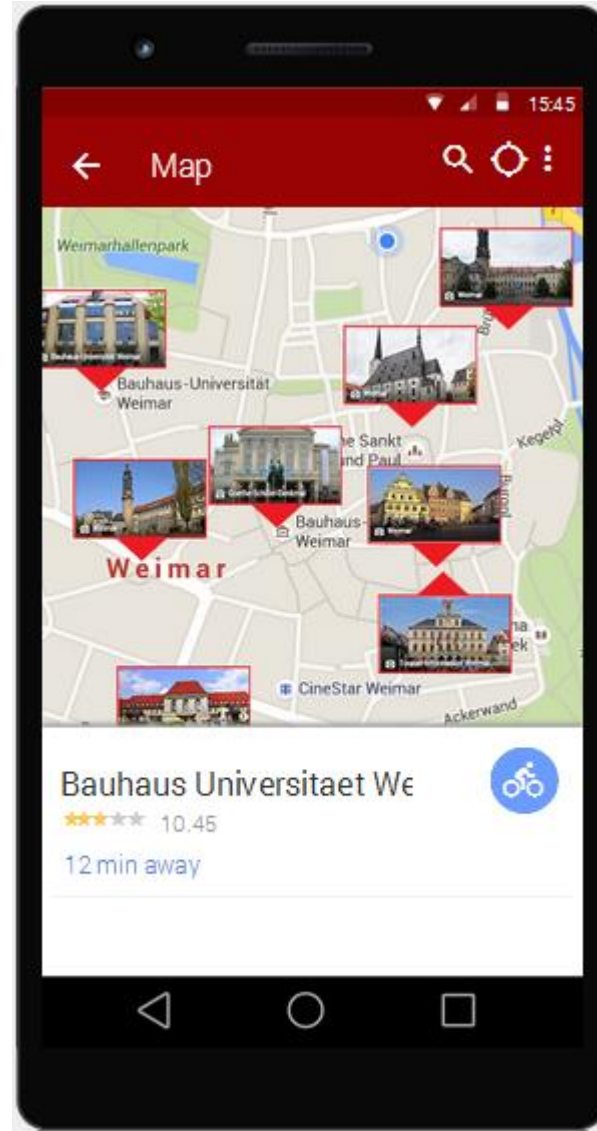

- ✓ Less navigations
- ✓ Power Saving
- ✓ Generic and User Friendly
- ✓ Important Info at top

CONTENT & STRUCTURE

SCREENS DESIGN

SCREENS DESIGN

SCREENS DESIGN

NOW PROTOTYPE

REFERENCES

- ❑ <http://www.weimarpedia.de/>
- ❑ <http://i7.alamy.com/zooms/27554c3639a342e6af70e6394bc6b384/the-german-national-theater-in-weimar-and-the-goethe-schiller-monument-ef34ne.jpg>
- ❑ http://www.musikschule-weimar.de/tl_files/content/Startseite/MS_Startseitenbild.jpg
- ❑ <https://play.google.com/store> (android app design idea)