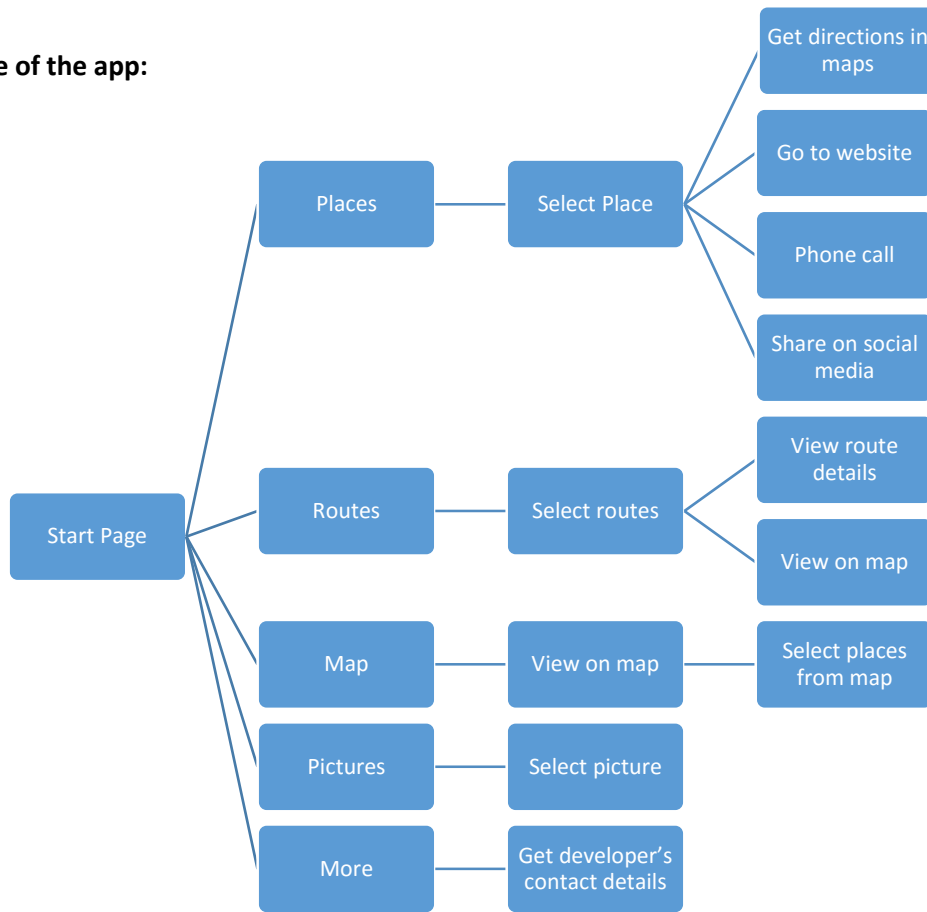

Map	Map GPS	Map Static	AR	Photos	Articles	Particip.	P. Review	P. Rating	P. Upload	Share	Audio	Video	Nearby	Links	Tours	(?)
x	x			x					x	x			x	x	x	

**Content structure of the app:**

**Opinion:**

This app helps to discover world heritage sites in Germany. It offers routes with detailed informations and recommends cities to visit. It has relevant info about places like website address on the map and phone number. Also sharing function on social media or email and SMS. People can share photos via Instagram with #welterbegermany hashtag and application fetches and shows in pictures part. In the map screen it shows all the places in Germany. It is easy to get info about places when touching the markers. That app is functional and easy to use. Screen transitions are smooth but gestures are not enough only swipe left and right to change place information. I would use photo sharing feature in my prototype App for Weimarpedia. It is easy and helps people to discover interesting photos about the world heritage sites with using Instagram photos which are tagged with #welterbegermany hashtag. App puts these photos to its gallery.