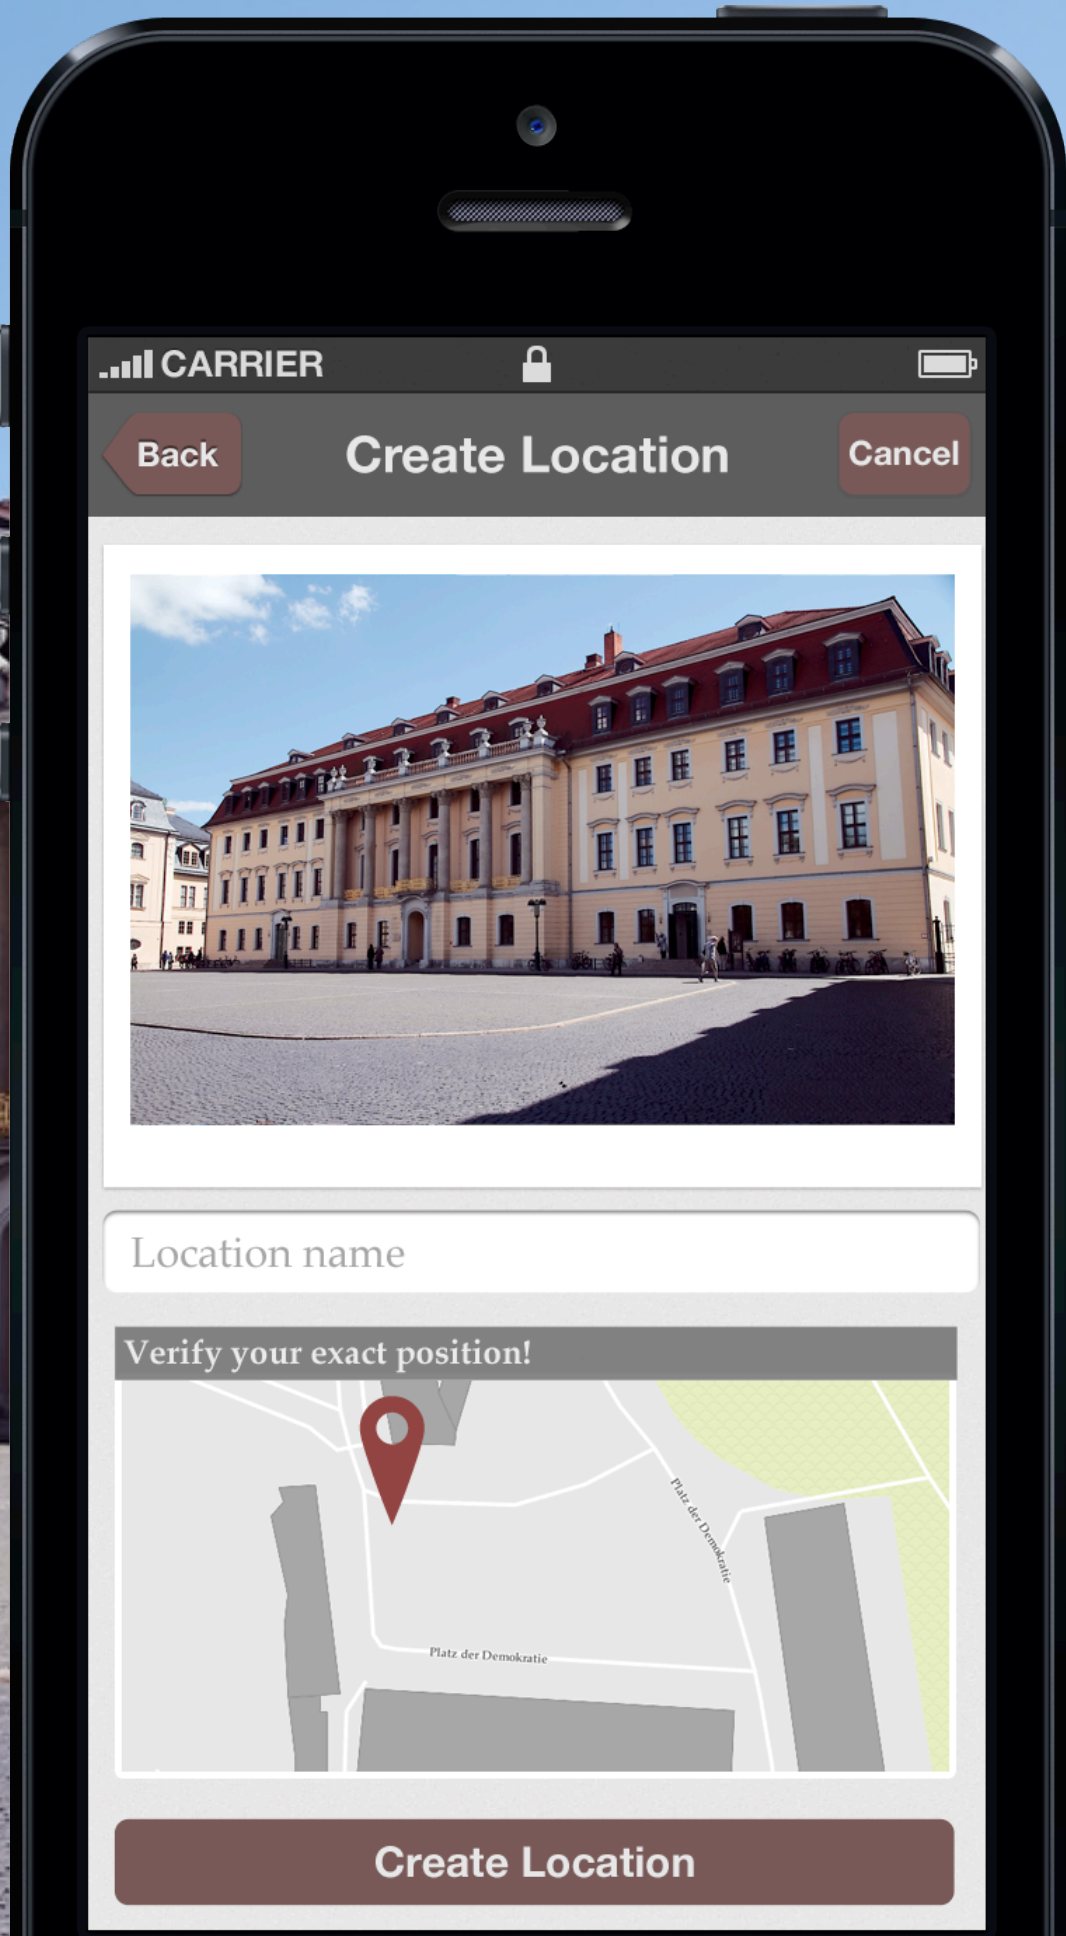

Schillerstraße in Weimar

60m

Goethe's Summer House in Weimar 500m

Marketplace in Weimar

200m

CARRIER

Search

Map

Theaterplatz in Weimar

10m

Schillerstraße in Weimar

60m

Goethe's Summer House in Weimar 500m

Marketplace in Weimar

200m

CARRIER

Add Photo

Cancel

CARRIER

Back

Create Location

Cancel

Location name

Verify your exact position!