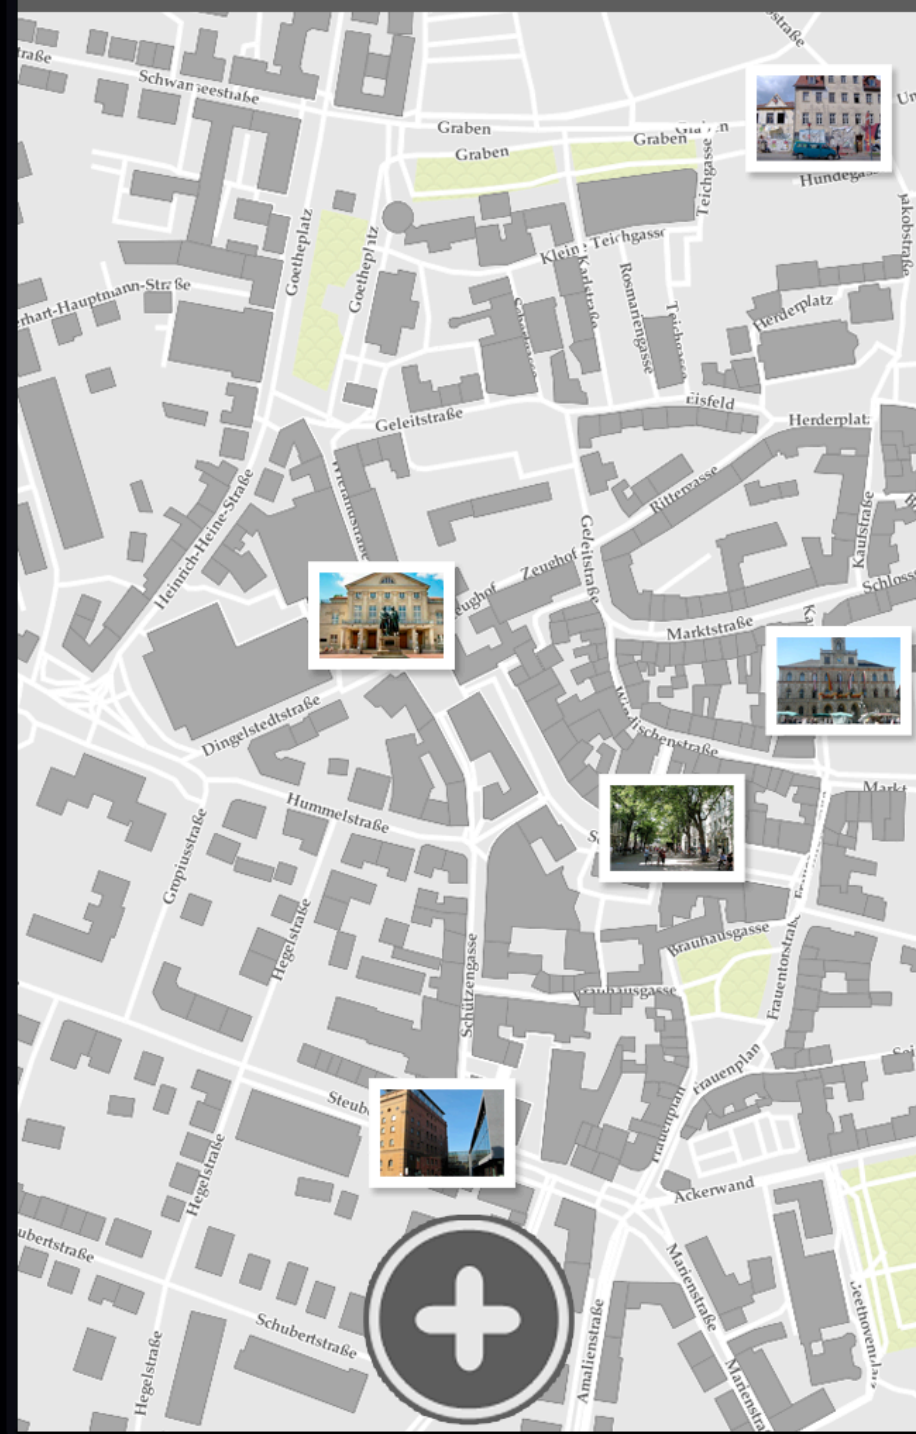

Goethe's Summer House *in Weimar*

500m

Marketplace *in Weimar*

200m

CARRIER

Search

Map

Theaterplatz *in Weimar*

10m

Schillerstraße *in Weimar*

60m

Goethe's Summer House *in Weimar*

500m

Marketplace *in Weimar*

200m

CARRIER

Search

List

CARRIER

Search

List

CARRIER

Search

Map

Theaterplatz *in Weimar* 10m

Schillerstraße *in Weimar* 60m

Goethe's Summer House *in Weimar* 500m

Marketplace *in Weimar* 200m

CARRIER

Search

Map

Theaterplatz in Weimar 10m