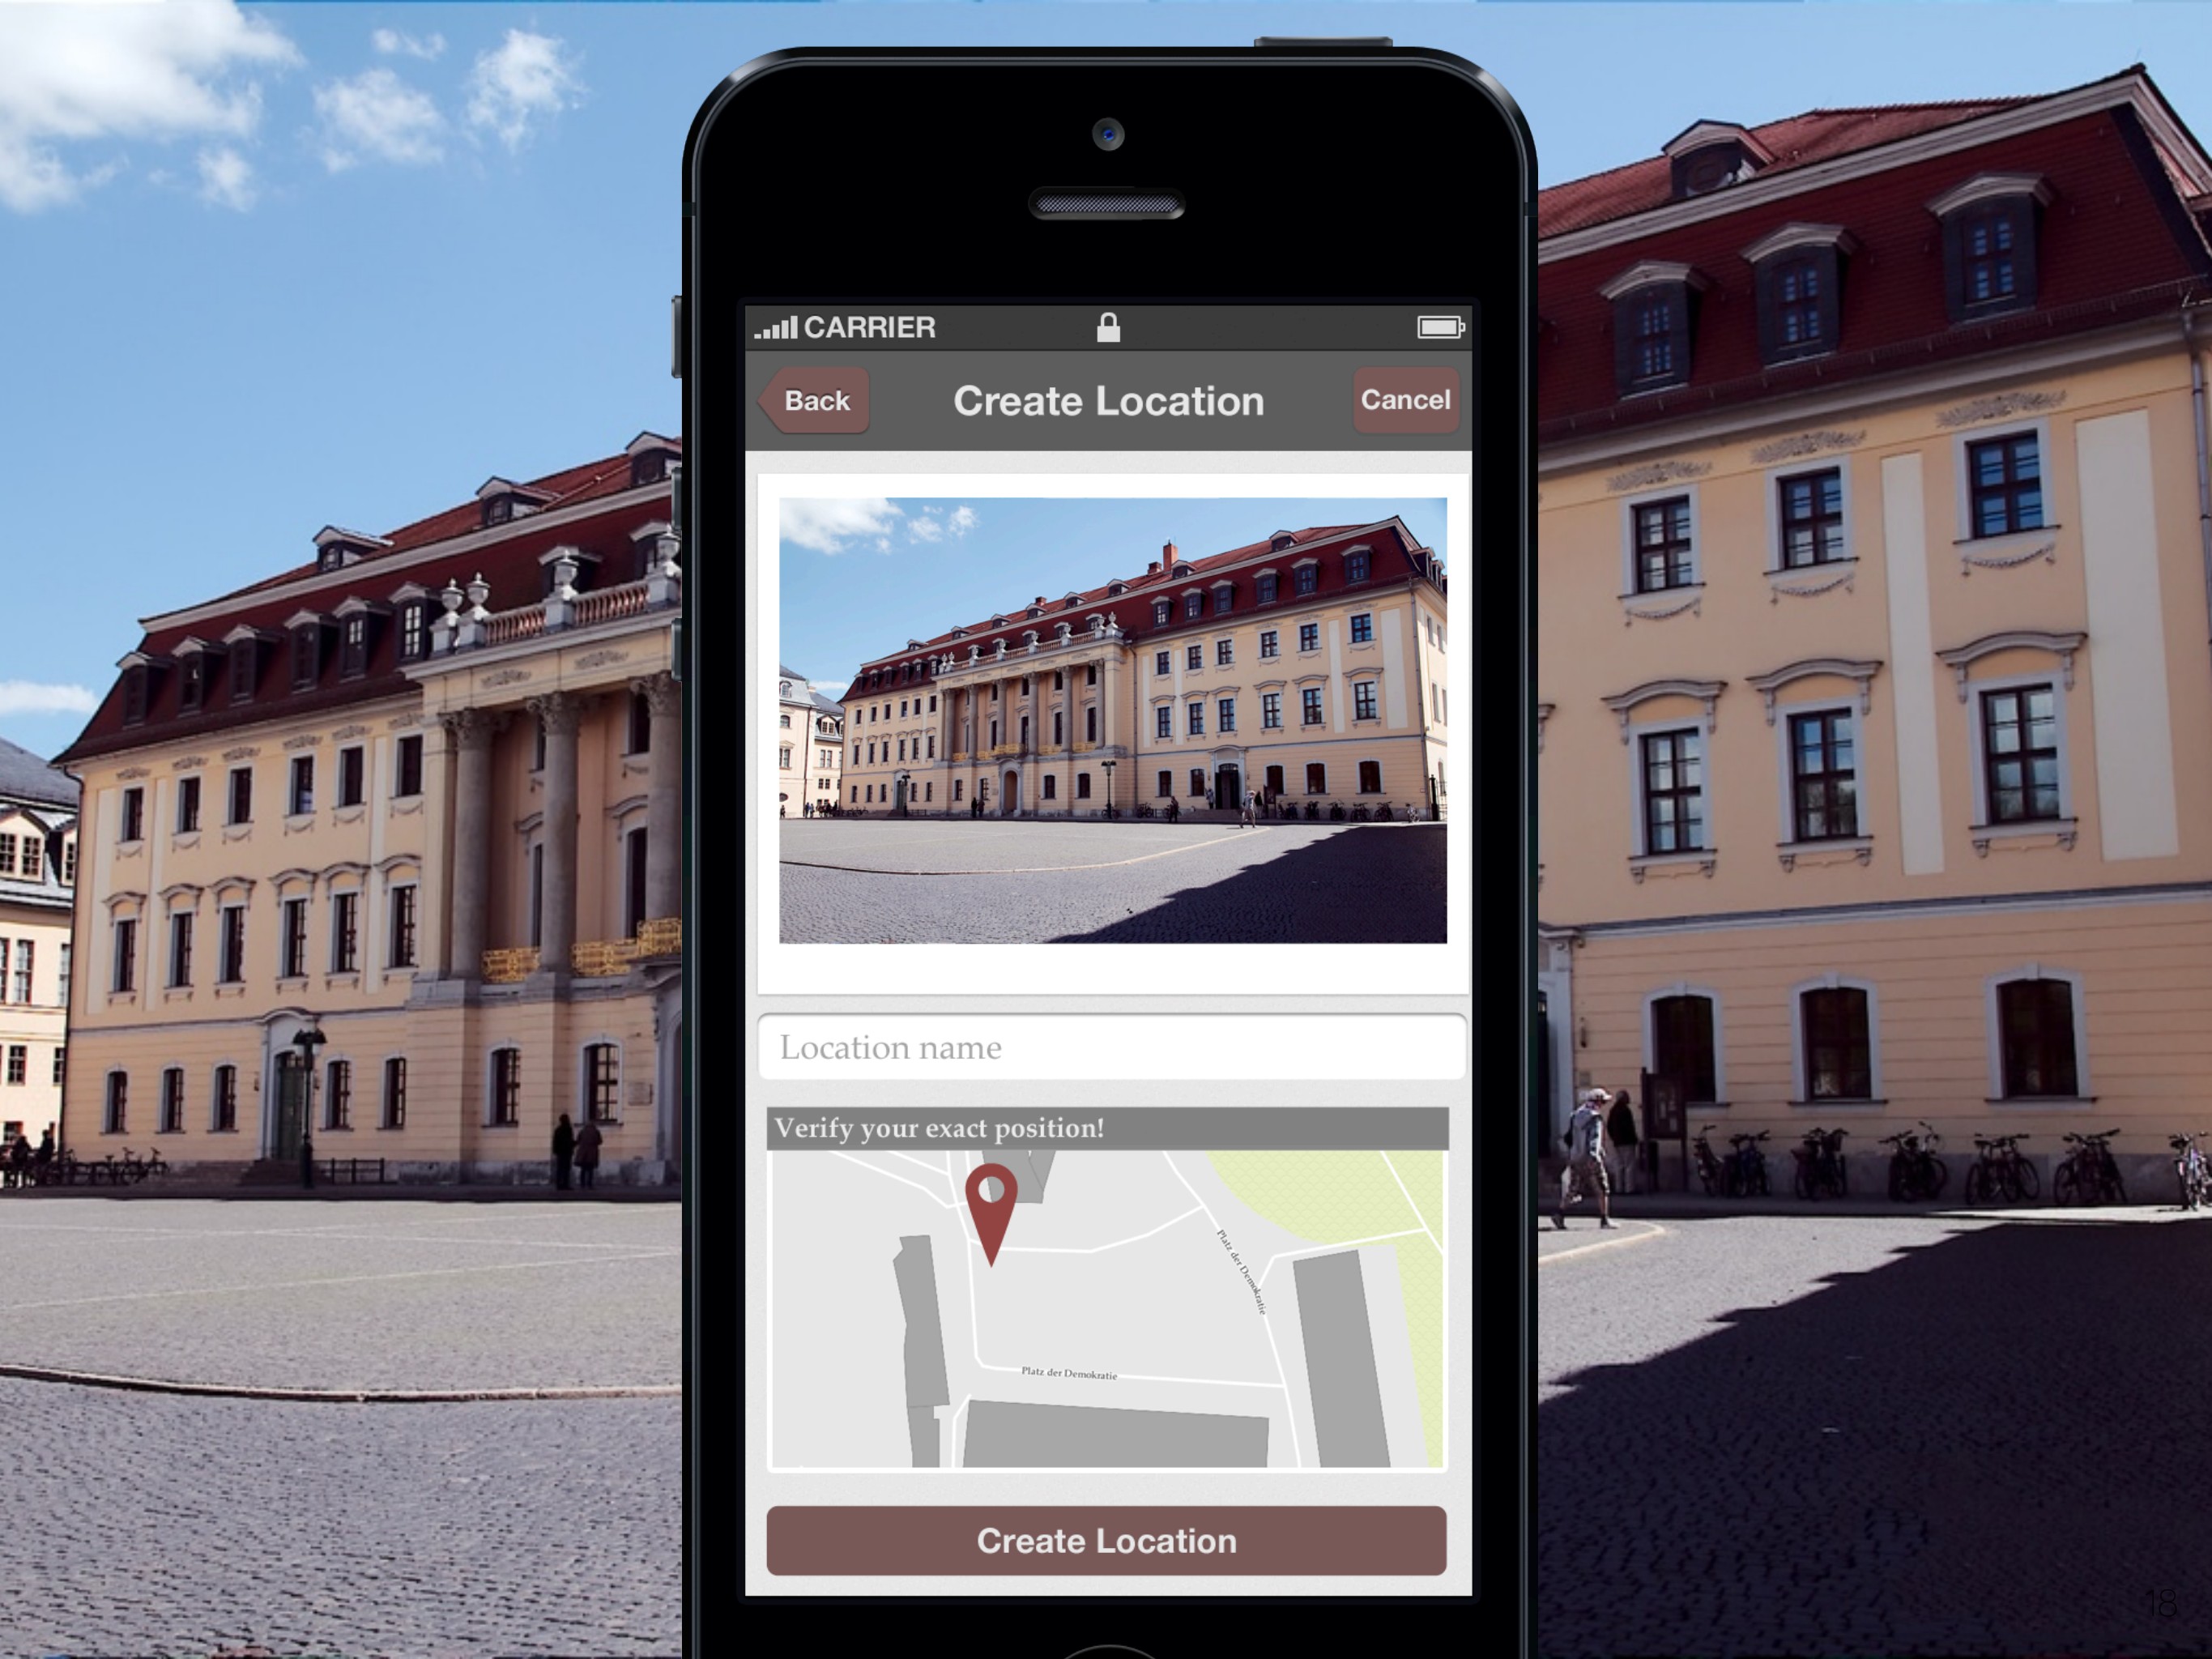

Schillerstraße in Weimar

60m

Goethe's Summer House in Weimar 500m

Marketplace in Weimar

200m

CARRIER

Search

Map

Theaterplatz in Weimar

10m

Schillerstraße in Weimar

60m

Goethe's Summer House in Weimar 500m

Marketplace in Weimar

200m

CARRIER

Add Photo

Cancel

CARRIER

Back

Create Location

Cancel

Location name

Verify your exact position!