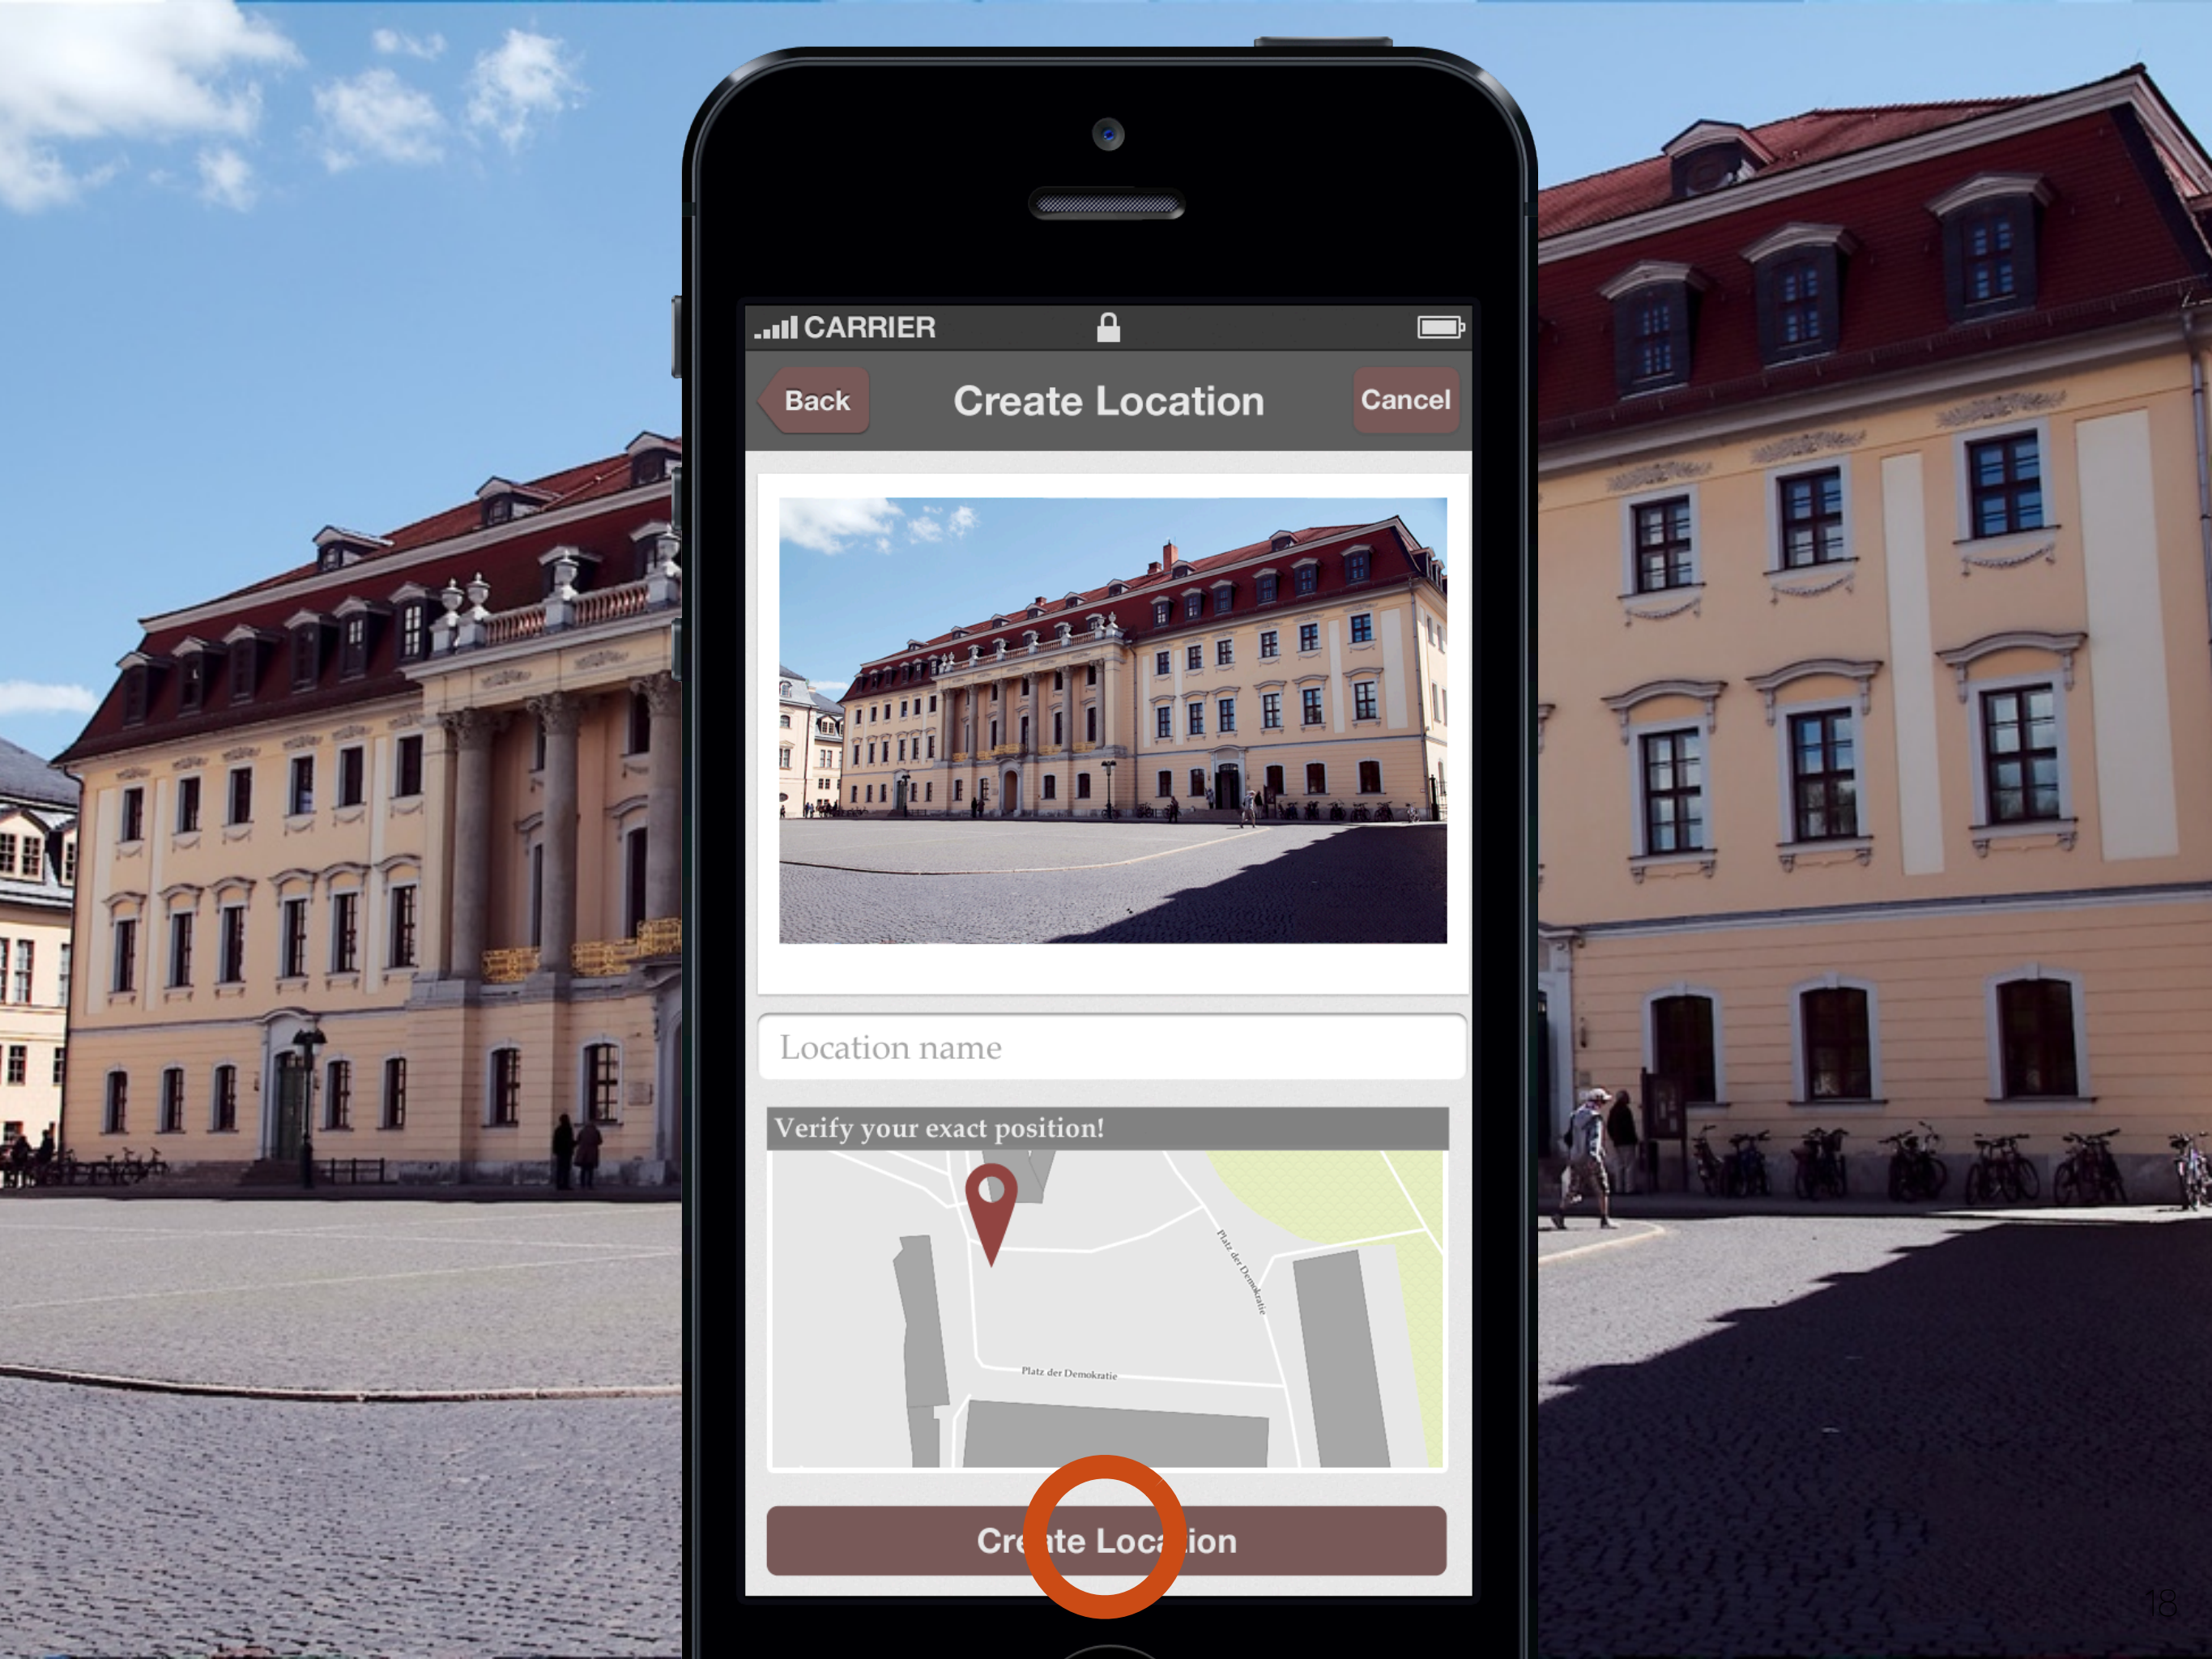

Theaterplatz in Weimar

10m

Schillerstraße in Weimar

60m

Goethe's Summer House in Weimar 500m

Marketplace in Weimar

200m

CARRIER

Add Photo

Cancel

CARRIER

Back

Create Location

Cancel

Location name

Verify your exact position!

Create Location

CARRIER

Back

Create Location

Cancel

Location name

Verify your exact position!

Create Location