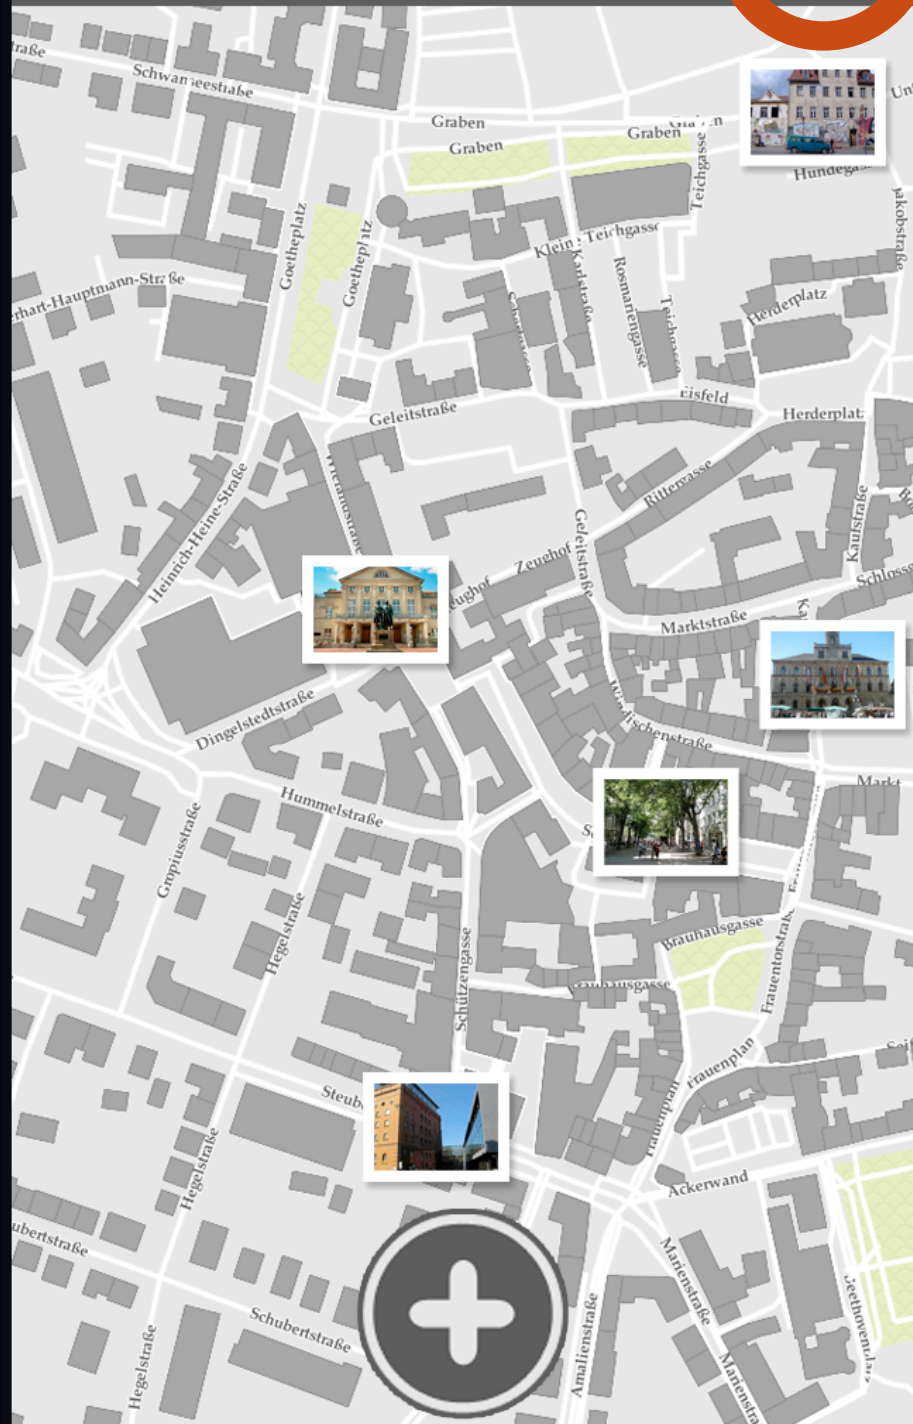

10m

Schillerstraße *in Weimar*

60m

Goethe's Summer House *in Weimar*

500m

Marketplace *in Weimar*

200m

CARRIER

Search

List

CARRIER

Search

List

CARRIER

Search

Map

Theaterplatz *in Weimar* 10m

Schillerstraße *in Weimar* 60m

Goethe's Summer House *in Weimar* 500m

Marketplace *in Weimar* 200m

CARRIER

Search

Map

Theaterplatz in Weimar 10m