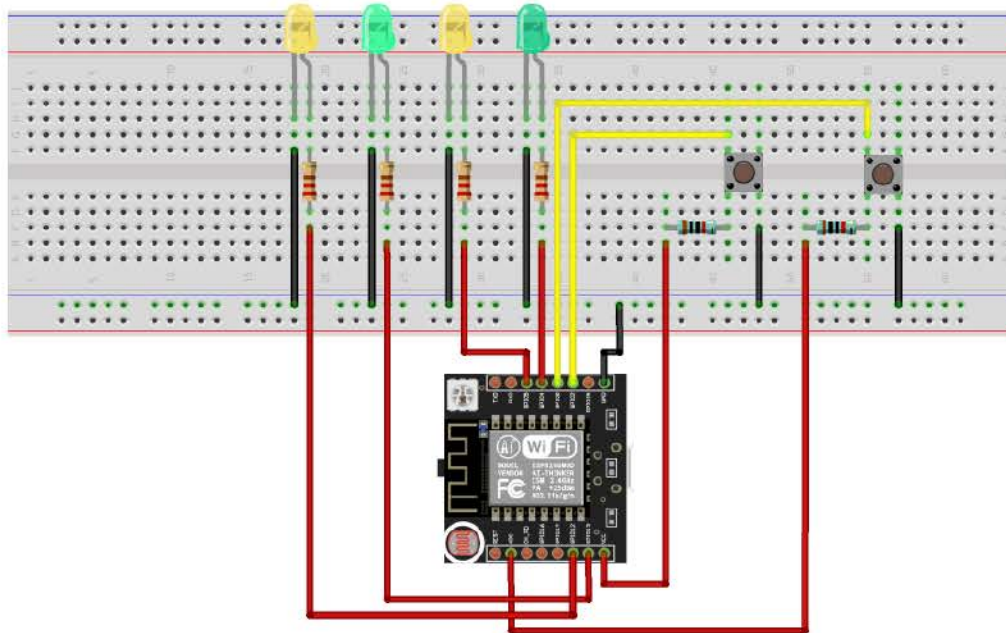

HARDWARE PART

Microcontroller + Lithium Battery

Top Cover

Printed Circuit

Adapting Pieces

Back Cover

HARDWARE PART

MICROCONTROLLER

PROGRAMMING

IoT PLATFORM

SCHEMATIC

fritzing

SCHEMATIC

SOFTWARE

MAIN FUNCTION

Choose
Place & Time
quickly