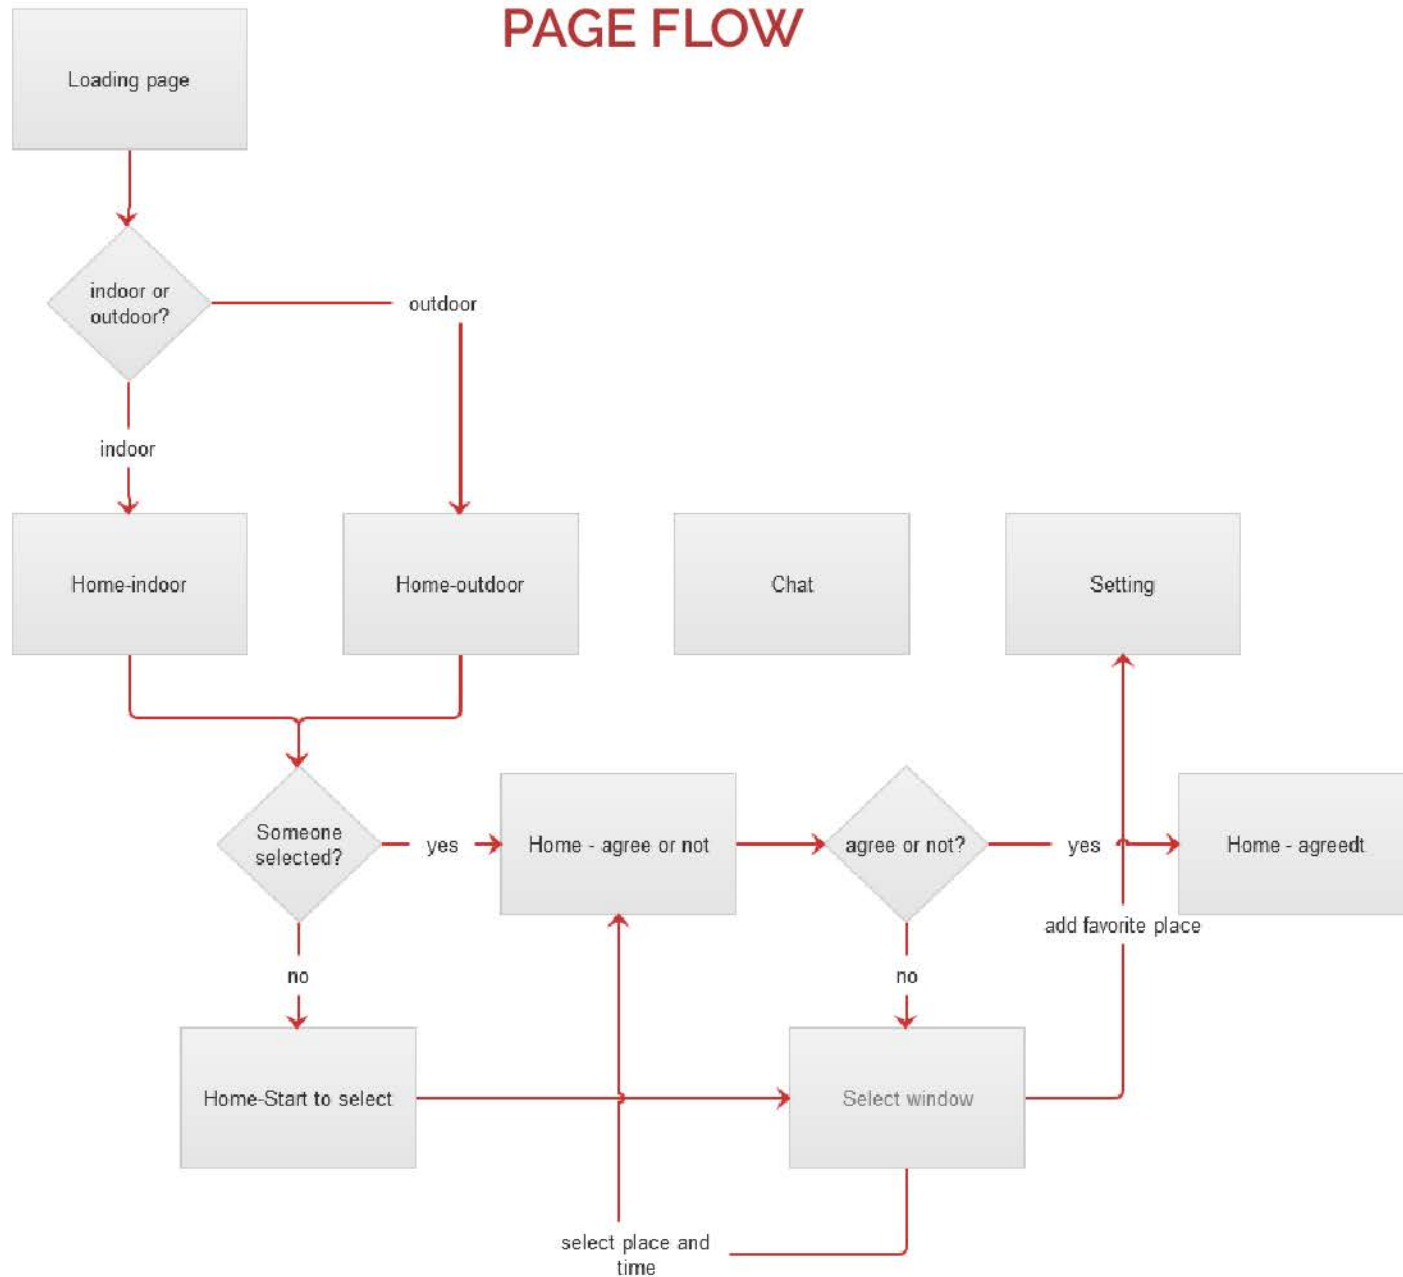

SOFTWARE -

PAGE FLOW