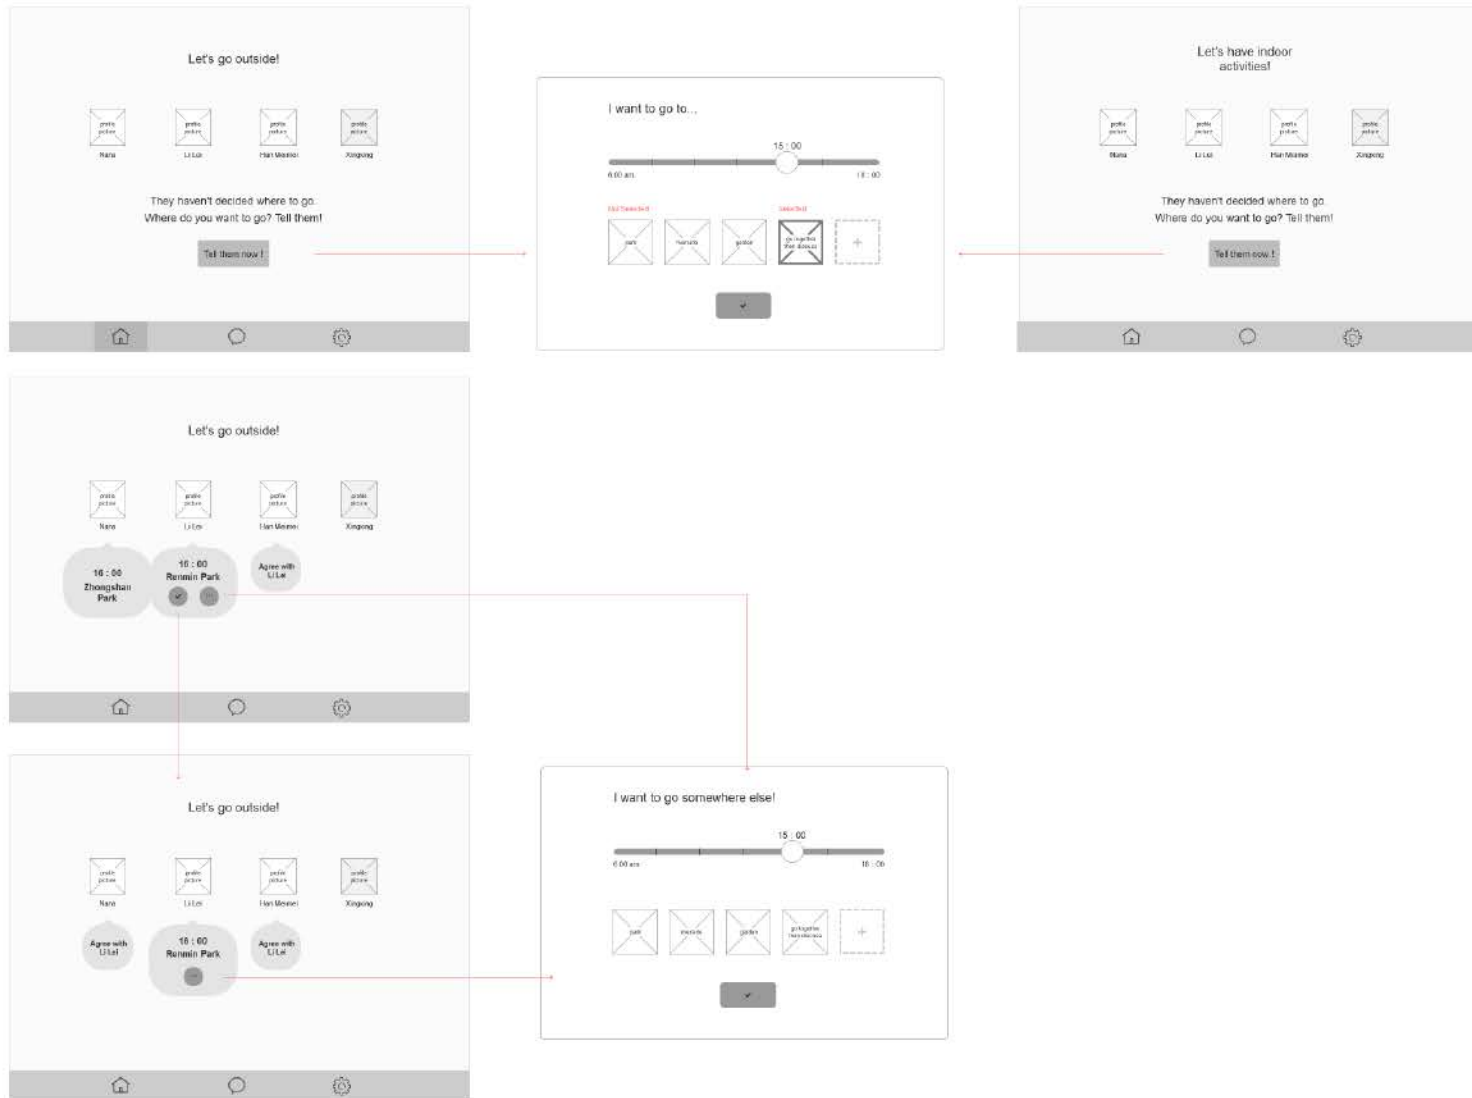

PROGRAMMING

IoT PLATFORM

SCHEMATIC

fritzing

SCHEMATIC

SOFTWARE

MAIN FUNCTION

Choose
Place & Time
quickly

Preference
Settings

Brief
Discuss

SOFTWARE -

PAGE FLOW

SOFTWARE

WIRE FRAME

IMPORTANT RULES OF UI DESIGN FOR ELDERS

- Generally avoid font sizes smaller than 16 pixels
- Buttons on touch interfaces should be at least 44 × 44 pixels on an iPad
- Avoid blue-Purple and Green-Yellow for important interface elements.