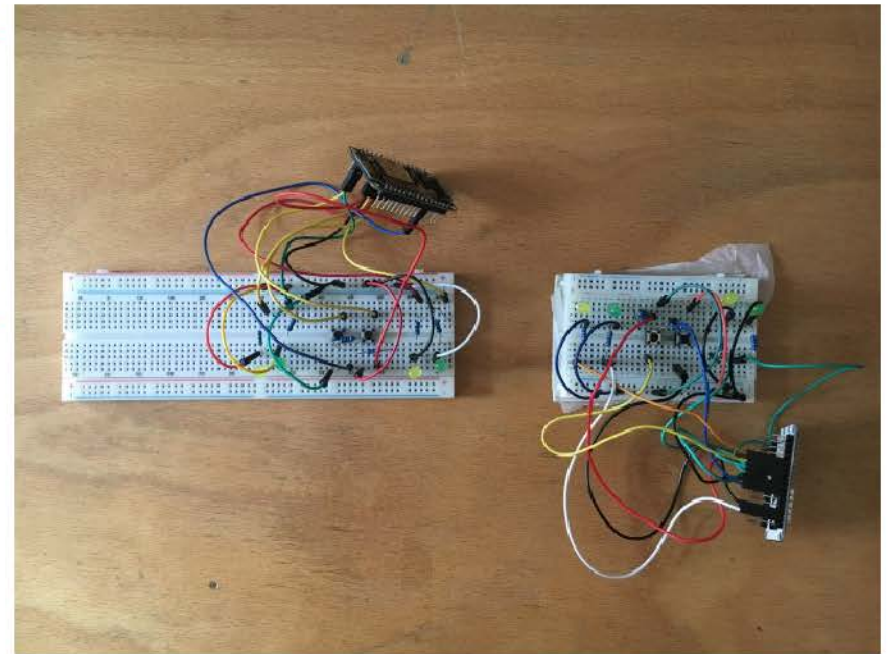

HARDWARE PART

Microcontroller + Lithium Battery

Top Cover

Printed Circuit

Adapting Pieces

Back Cover

HARDWARE PART

MICROCONTROLLER

PROGRAMMING

IoT PLATFORM

SCHEMATIC

fritzing

SCHEMATIC

SOFTWARE

MAIN FUNCTION

Choose
Place & Time
quickly