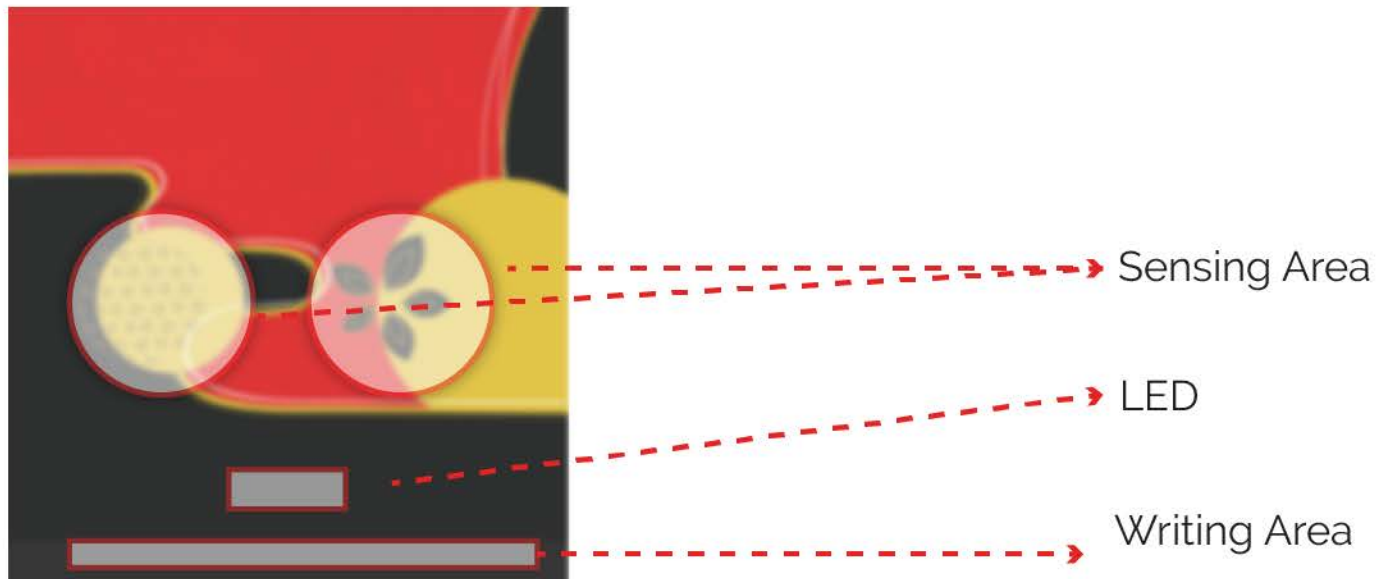

UI - INSPIRATION

UI - INSPIRATION

china

lacquerware

UI - INSPIRATION

Chinese Traditional Pattern
Water and Cloud

Blooming Flowers and Full Moon
Families Gather Together

UI - TOP COVER PATTERNS

Leaves - Outdoor Activities

Pocker - Indoor Activities

UI - TOP COVER PATTERNS

INTERFACES

Device Settings

In order to find your friends
please enter the serial number on your device

Submit

Me