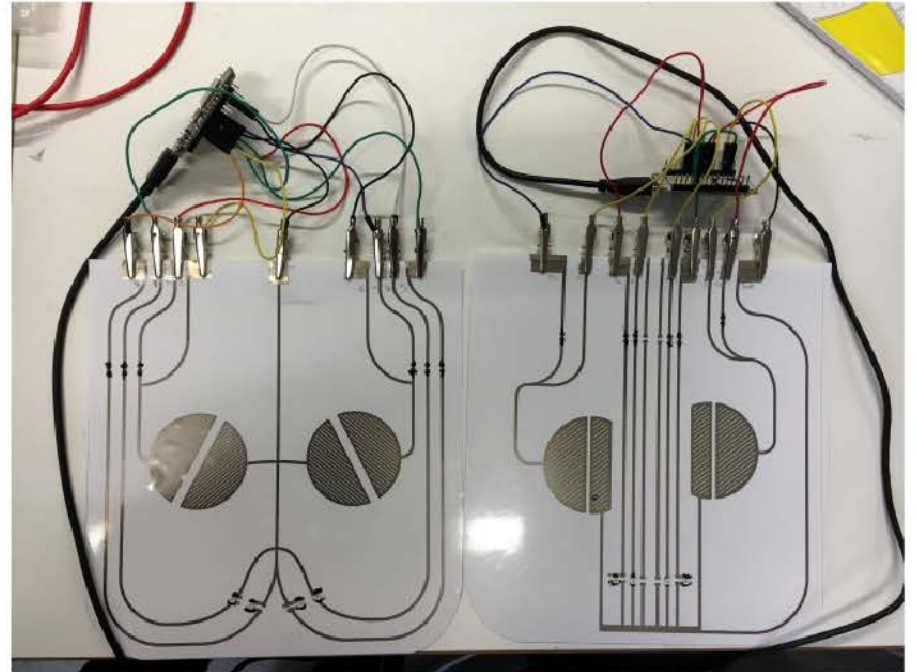

HARDWARE PART

Microcontroller + Lithium Battery

Top Cover

Printed Circuit

Adapting Pieces

Back Cover

HARDWARE PART

MICROCONTROLLER

PROGRAMMING

IoT PLATFORM

SCHEMATIC

fritzing

SCHEMATIC

SOFTWARE

MAIN FUNCTION

Choose
Place & Time
quickly