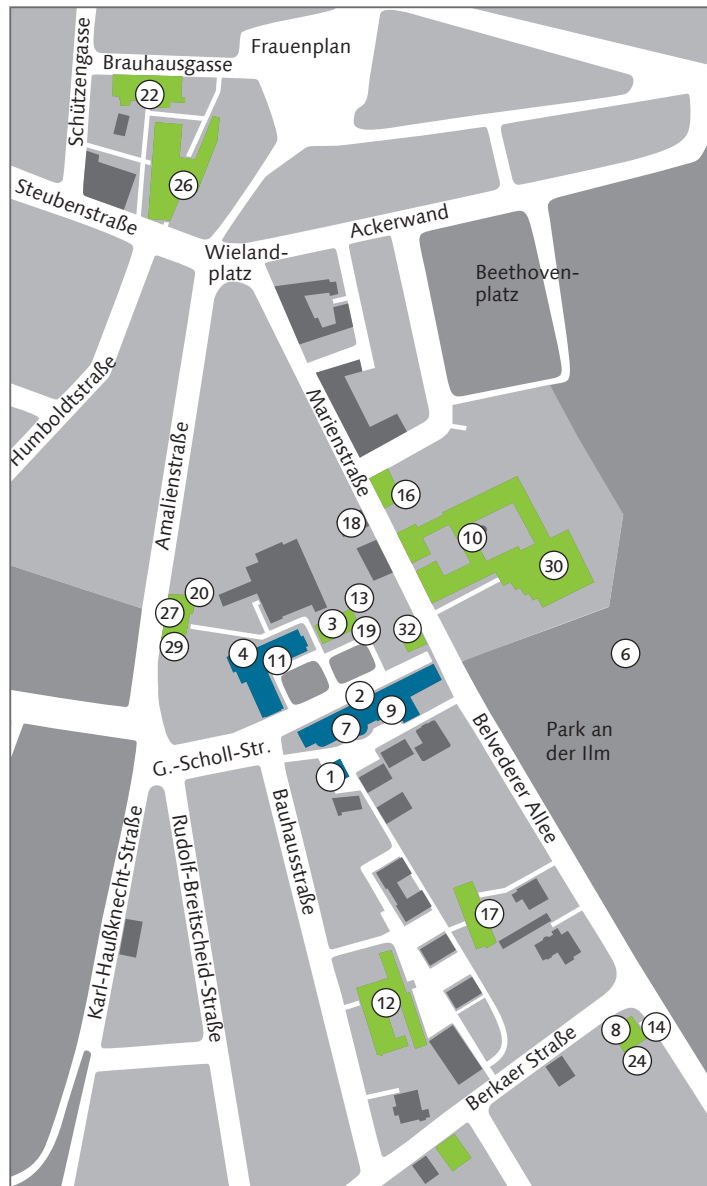

Campus Map of the Bauhaus-Universität Weimar

Main Places

Campus Map of the Bauhaus-Universität Weimar

Main Places

Generally

- 1 **Bauhaus.Atelier | Info Shop Café ***
Geschwister-Scholl-Straße 6a
- 2 **Main Building ***
Geschwister-Scholl-Straße 8
- 3 **Campus.Office**
Geschwister-Scholl-Straße 15
- 4 **Van-de-Velde-Building ***
Geschwister-Scholl-Straße 7
- 5 **Model House »Haus Am Horn« ***
Am Horn 61
- 6 **Park an der Ilm ***

* UNESCO World Heritage Site

University Directorate

- 7 **President's Office**
Geschwister-Scholl-Straße 8
- 8 **Registrar's Office**
Belvederer Allee 6

Faculties

- 9 **Faculty of Architecture and Urbanism, Dean's Office**
Geschwister-Scholl-Straße 8
- 10 **Faculty of Civil Engineering, Dean's Office**
Marienstraße 13 E
- 11 **Faculty of Art and Design, Dean's Office**
Geschwister-Scholl-Straße 7
- 12 **Faculty of Media, Dean's Office**
Bauhausstraße 11

Further University Facilities

- 16 **Alumni Office**
Marienstraße 9
- 17 **Modernist Archive (AdM)**
Bauhausstraße 7 b
- 18 **Bauhaus Research School (BRS)**
Marienstraße 14
- 19 **Careers Service**
Geschwister-Scholl-Straße 15

Other

- 30 **Dining Hall »Mensa am Park«**
Marienstraße 15
- 31 **Dining Hall »Mensa Coudraystraße«**
Coudraystraße 13
- 32 **Students House »M18«**
Marienstraße 18