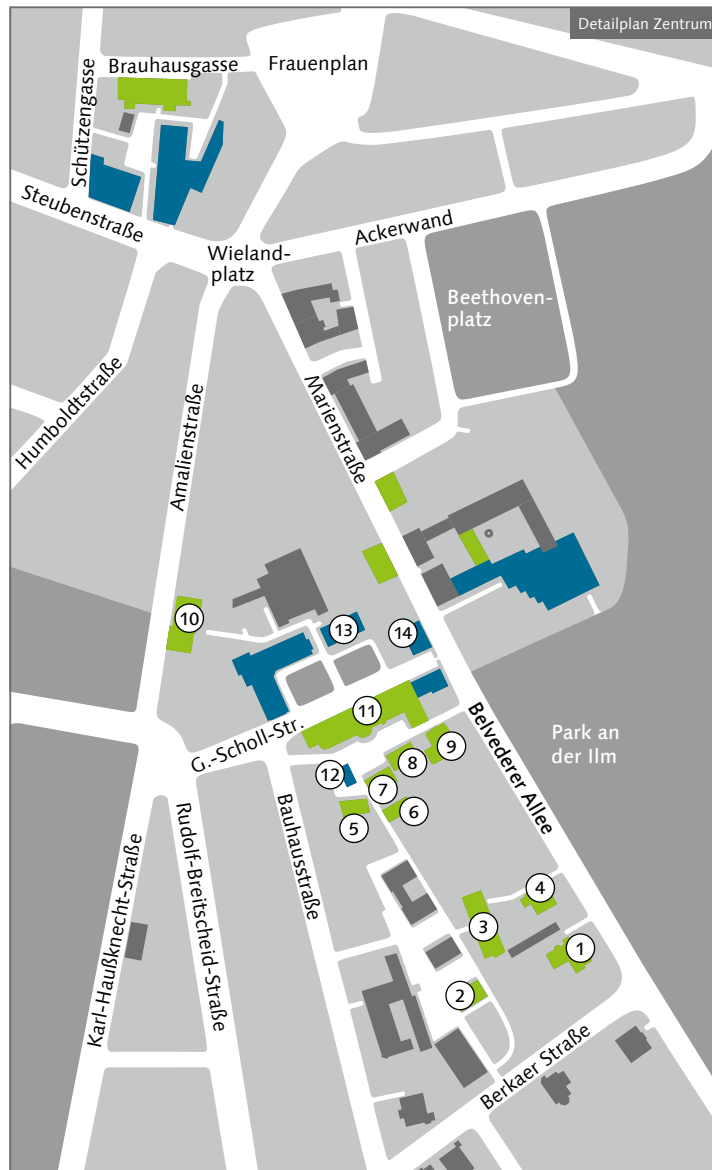

Campus Map of the Bauhaus-Universität Weimar

Faculty of Architecture and Urbanism

- 1 Institute of European Urban Studies (IfEU), Depts. of Landscape Architecture, Spatial Planning and Spatial Research, Urban Architecture, Urban Planning
Belvederer Allee 5
- 2 »Green:house« experimental wood-concrete structure, student workrooms, IBA workshop
Bauhausstraße 9 c
- 3 Archive of Modernity, classrooms, student workrooms
Bauhausstraße 7 b
- 4 Depts. of Construction Management and Construction Economics, Sociological Urban Research
Belvederer Allee 4
- 5 Depts. of Urban Design I, Urban Design II and Urban Planning, building model studio, Graduate Research Center
Geschwister-Scholl-Straße 6 (»Preller house«)
- 6 Steel research structure (»x.stahl«)
Belvederer Allee 1 c
- 7 Student workrooms, model-making workshops
Belvederer Allee 1 b (Kubus)
- 8 Media computer pool (»Blue pool«), Dept. of Design and Structural Systems, student workrooms
Belvederer Allee 1 a (Kubus)
- 9 Depts. of Design and Housing, Design and Building Construction, Computational Architecture, Computer Science in Architecture, Structural Design
Belvederer Allee 1
- 10 Digital photo laboratory, analogue photo lab and photo studio of the Experimental Workshops Architecture (EWA)
Amalienstraße 13

- 11 Bauhaus Institute of History and Theory of Architecture and Planning, Dean's Office of the Faculty of Architecture and Urbanism, seminar rooms, Depts. of Architectural Theory, Building Morphology, Conservation and History of Architecture, Design and complex Theory of Buildings, Interior Design, Presentation Methodology, Principles of Architectural Design, Theory and History of Modern Architecture
Geschwister-Scholl-Straße 8 (main building) *

Generally

- 12 Bauhaus.Atelier | Info Shop Café
Geschwister-Scholl-Straße 6 a
 - 13 Campus.Office, International Office
Geschwister-Scholl-Straße 15
 - 14 Students House »M18«
Marienstraße 18
- * UNESCO World Heritage Site