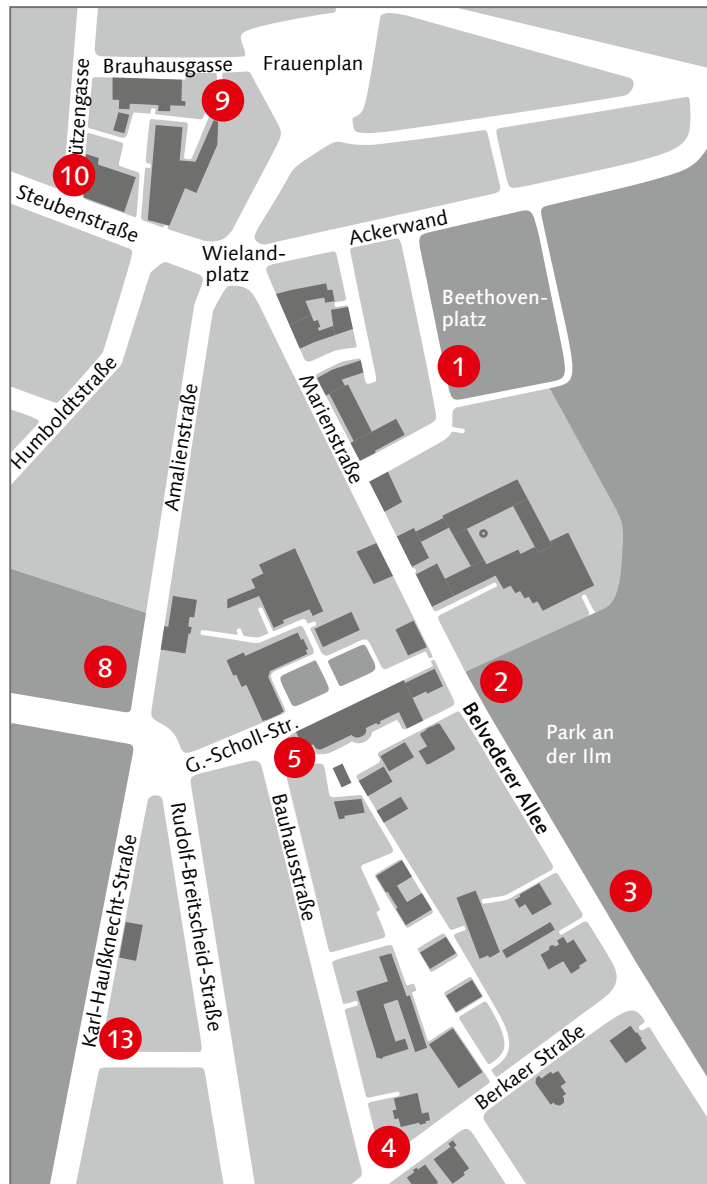

Campus Map of the Bauhaus-Universität Weimar Emergency Assembly Points

Campus Map of the Bauhaus-Universität Weimar Emergency Assembly Points

- 1 **Beethovenplatz**
for building locations:
Marienstraße;
Bettina-von-Arnim-Straße 1
- 2 **The lawn at Liszt-Haus**
for building locations:
Geschwister-Scholl-Straße;
Bauhausstraße 7 b;
Belvederer Allee 1 a, 1 b, 4, 5
- 3 **The lawn at Park an der Ilm**
for building location:
Belvederer Allee 6
- 4 **Bauhausstraße 15**
for building locations:
Bauhausstraße 9 c, 9 d
- 5 **The corner of Bauhausstraße/
Geschwister-Scholl-Straße**
for building locations:
Bauhausstraße 11, 15
- 6 **The estate of
Belvederer Allee 20**
for building location:
Belvederer Allee 21
- 7 **Parking Lot**
for building location:
Belvederer Allee 25 a
- 8 **The lawn at Poseckschen Garten**
for building location:
Amalienstraße 13
- 9 **Frauenplan**
for building locations:
Steubenstraße 6, 6 a
- 10 **Schützengasse**
for building location:
Steubenstraße 8
- 11 **The lawn at the corner of
Bad-Hersfelder-Straße/
Schwanseestraße**
for building location:
Coudraystraße

- 12 **The corner of Leibniz Allee/
Albrecht-Dürer-Straße**
for building location:
Albrecht-Dürer-Straße 2
- 13 **The corner of Karl-Haußknecht-
Straße/ Eckermannstraße**
for building location:
Karl-Haußknecht-Straße 7
- 14 **The corner of Helmholtzstraße/
Freiherr-vom-Stein-Allee**
for building location:
Helmholtzstraße 15