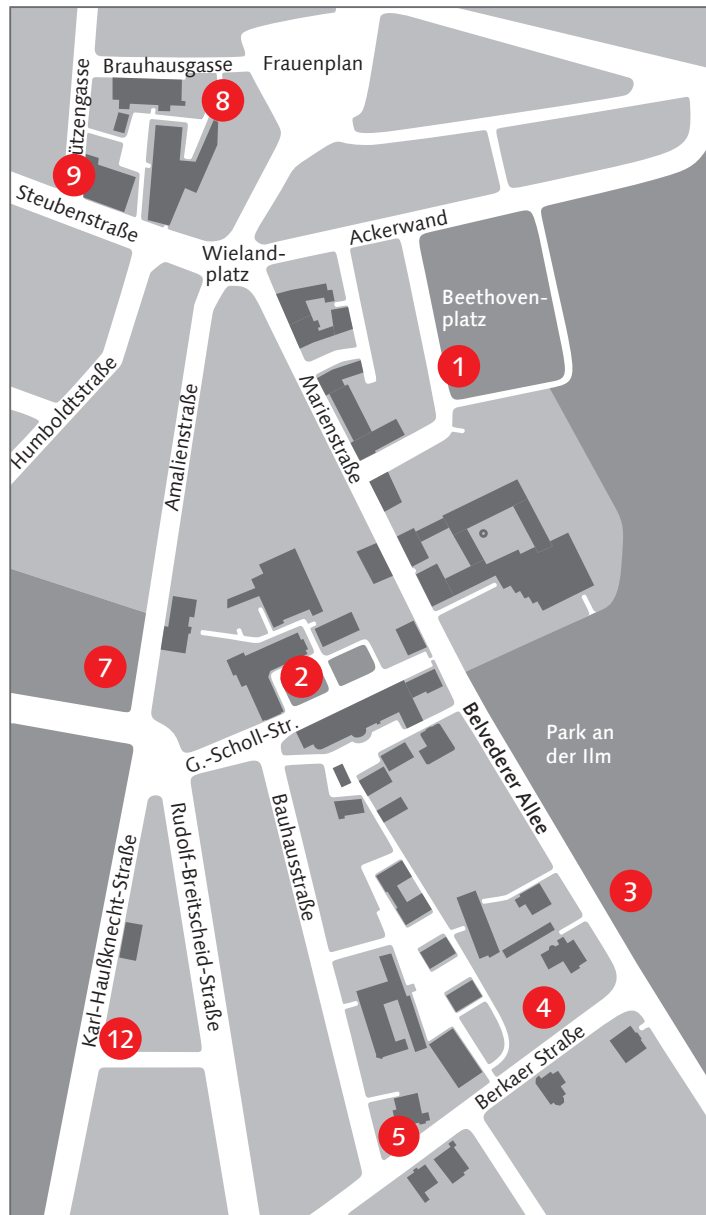

Campus Map of the Bauhaus-Universität Weimar Emergency Assembly Points

Campus Map of the Bauhaus-Universität Weimar Emergency Assembly Points

- 1 **Beethovenplatz**
for building locations:
Marienstraße;
Bettina-von-Arnim-Straße 1
- 2 **The lawn at Van-de-Velde-Building**
for building locations:
Geschwister-Scholl-Straße;
Belvederer Allee 1, 1 a, 1 b, 4, 5
- 3 **The lawn at Park an der Ilm**
for building location:
Belvederer Allee 6
- 4 **The lawn at Berkaer Allee**
for building locations:
Bauhausstraße 7 b, 9 a, 9 c, 9 d
- 5 **Bauhausstraße 15**
for building locations:
Bauhausstraße 11, 15
- 6 **Parking Lot**
for building location:
Belvederer Allee 25 a
- 7 **The lawn at Poseckschen Garten**
for building location:
Amalienstraße 13
- 8 **Backyard floor -1**
for building locations:
Steubenstraße 6, 6 a
- 9 **Schützengasse**
for building location:
Steubenstraße 8
- 10 **The lawn at the corner of
Bad-Hersfelder-Straße /
Schwanseestraße**
for building location:
Coudraystraße
- 11 **The corner of Leibniz Allee /
Albrecht-Dürer-Straße**
for building location:
Albrecht-Dürer-Straße 2

- 12 **The corner of Karl-Haußknecht-
Straße / Eckermannstraße**
for building location:
Karl-Haußknecht-Straße 7
- 13 **The corner of Helmholtzstraße /
Freiherr-vom-Stein-Allee**
for building location:
Helmholtzstraße 15