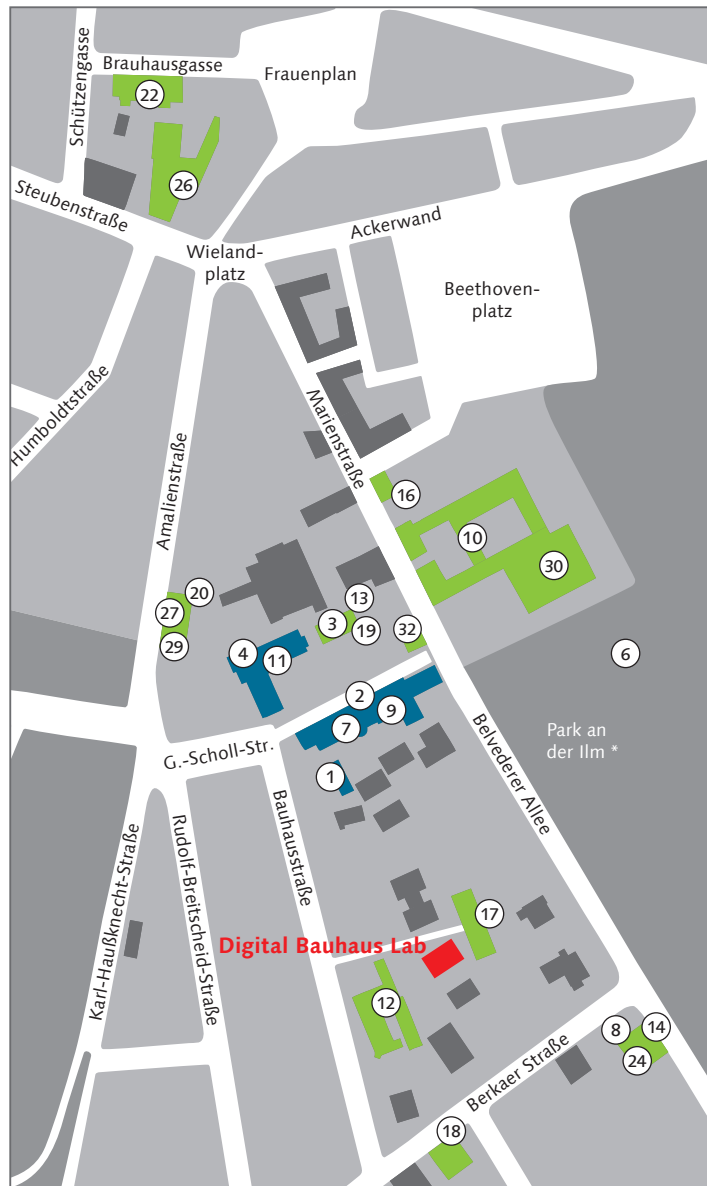

Campus Map of the Bauhaus-Universität Weimar

Main Places

Campus Map of the Bauhaus-Universität Weimar

Main Places

Generally

- 1 **Bauhaus.Atelier | Info Shop Café ***
Geschwister-Scholl-Straße 6a
- 2 **Main Building ***
Geschwister-Scholl-Straße 8
- 3 **Campus.Office**
Geschwister-Scholl-Straße 15
- 4 **Van-de-Velde-Building ***
Geschwister-Scholl-Straße 7
- 5 **Model House »Haus Am Horn« ***
Am Horn 61
- 6 **Park an der Ilm ***

* UNESCO World Heritage Site

University Directorate

- 7 **President's Office**
Geschwister-Scholl-Straße 8
- 8 **Registrar's Office**
Belvederer Allee 6

Faculties

- 9 **Faculty of Architecture and Urbanism, Dean's Office**
Geschwister-Scholl-Straße 8
- 10 **Faculty of Civil Engineering, Dean's Office**
Marienstraße 13 E
- 11 **Faculty of Art and Design, Dean's Office**
Geschwister-Scholl-Straße 7
- 12 **Faculty of Media, Dean's Office**
Bauhausstraße 11

Administrative Departments

- 13 **Office of Student and Academic Affairs (DSL), International Office (DIB)**
Geschwister-Scholl-Straße 15 (Campus.Office)
- 14 **Human Resources (DP)**
Belvederer Allee 6
- 15 **Finances (DF), Research Operations Office (DFo)**
Coudraystraße 7

Further University Facilities

- 16 **Alumni Office**
Marienstraße 9
- 17 **Modernist Archive (AdM)**
Bauhausstraße 7b
- 18 **Bauhaus Research School (BRS)**
Berkaer Straße 9
- 19 **Careers Service**
Geschwister-Scholl-Straße 15