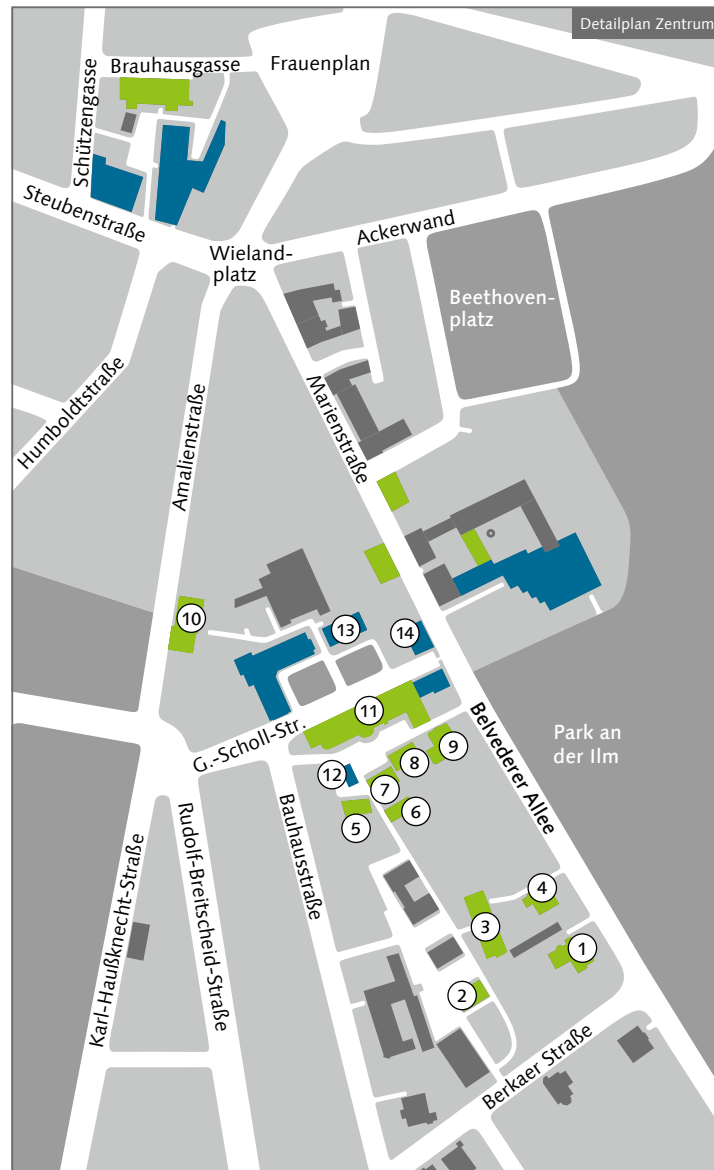

# Campus Map of the Bauhaus-Universität Weimar

## Faculty of Architecture and Urbanism

- 1 Institute of European Urban Studies (IfEU), Depts. of Landscape Architecture, Spatial Planning and Spatial Research, Urban Architecture, Urban Planning, European Cities and Urban Heritage  
Belvederer Allee 5
- 2 »Green:house« experimental wood-concrete structure, student workrooms, IBA workshop  
Bauhausstraße 9 c
- 3 Archive of Modernity, classrooms, student workrooms  
Bauhausstraße 7 b
- 4 Depts. of Construction Management and Construction Economics, Sociological Urban Research  
Belvederer Allee 4
- 5 Depts. of Urban Design, Cultural History, Theory and History of modern Architecture, building model studio, Graduate Research Center  
Geschwister-Scholl-Straße 6 (»Preller house«)
- 6 Steel research structure (»x.stahl«)  
Belvederer Allee 1 c
- 7 Student workrooms, model-making workshops  
Belvederer Allee 1 b (Kubus)
- 8 Media computer pool (»Blue pool«), Dept. of Design and Structural Systems, student workrooms  
Belvederer Allee 1 a (Kubus)
- 9 Depts. of Design and Housing, Design and Building Construction, Computational Architecture, Computer Science in Architecture, Structural Design  
Belvederer Allee 1
- 10 Digital photo laboratory, analogue photo lab and photo studio of the Experimental Workshops Architecture (EWA)  
Amalienstraße 13

### Generally

- 12 Bauhaus.Atelier | Info Shop Café  
Geschwister-Scholl-Straße 6 a
  - 13 Campus.Office, International Office  
Geschwister-Scholl-Straße 15
  - 14 Students House »M18«  
Marienstraße 18
- \* UNESCO World Heritage Site