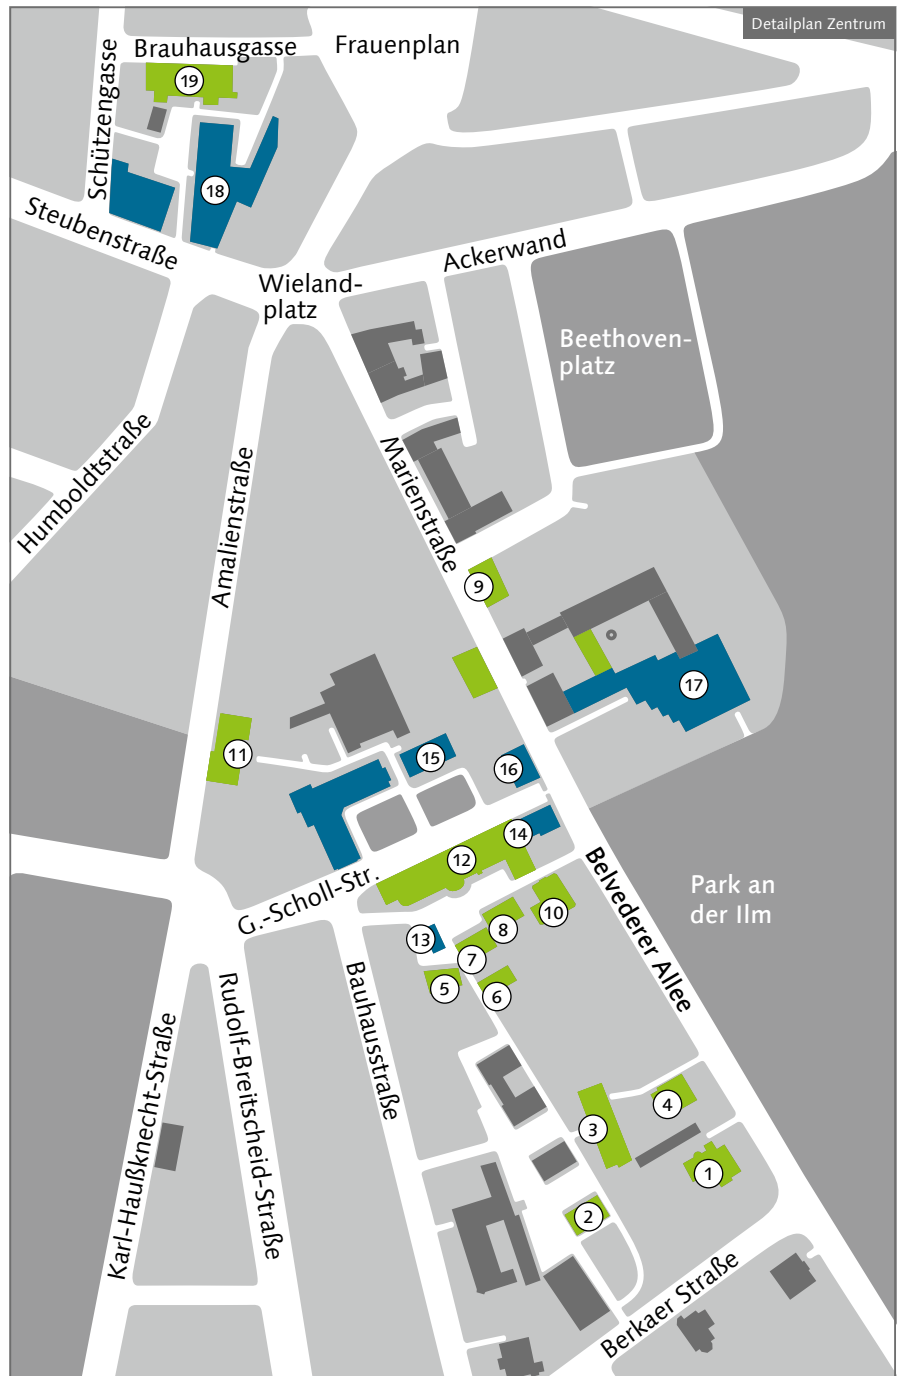

# Campus Map of the Bauhaus-Universität Weimar

## Faculty of Architecture and Urbanism

- 1 Institute of European Urban Studies (IfEU), Depts. of Landscape Architecture and Planning, Spatial Planning and Research, Urban Architecture, Urban Planning, European Cities and Urban Heritage  
Belvederer Allee 5
- 2 »Green:house«, student workrooms, bauhaus.institute for experimental architecture (ifex), Junior professorship Constructive Design and Experimentation  
Bauhausstraße 9 c
- 3 Archive of Modernity, classrooms, student workrooms  
Bauhausstraße 7 b
- 4 Depts. of Construction Management and Construction Economics, Urban Studies and Social Research  
Belvederer Allee 4
- 5 Depts. of Urban Design, Cultural History, Theory and History of modern Architecture, building model studio, Graduate Research Centre, International Heritage Centre  
Geschwister-Scholl-Straße 6 (»Preller house«)
- 6 »x.stahl« Belvederer Allee 1c
- 7 Student workrooms, model-making workshops  
Belvederer Allee 1b (Kubus)
- 8 Media computer pool (»Blue pool«), student workrooms  
Belvederer Allee 1a (Kubus)
- 9 Student workrooms Marienstraße 9
- 10 Depts. of Design and Housing, Design and Building Construction, Computational Architecture, Computer Science in Architecture, Structural Design  
Belvederer Allee 1
- 11 Digital photo laboratory, analogue photo lab and photo studio

**Campus Map of the  
Bauhaus-Universität Weimar**  
Faculty of Architecture and Urbanism

**Bauhaus-Universität Weimar**

University Communications

**Generally**

13 **Bauhaus.Atelier | Info Shop Café**  
Geschwister-Scholl-Straße 6a

14 **Hauptgebäude \***  
Geschwister-Scholl-Straße 8

15 **Campus.Office, International Office**  
Geschwister-Scholl-Straße 15

16 **Students House »M18«**  
Marienstraße 18

17 **Mensa am Park**  
Marienstraße 15b