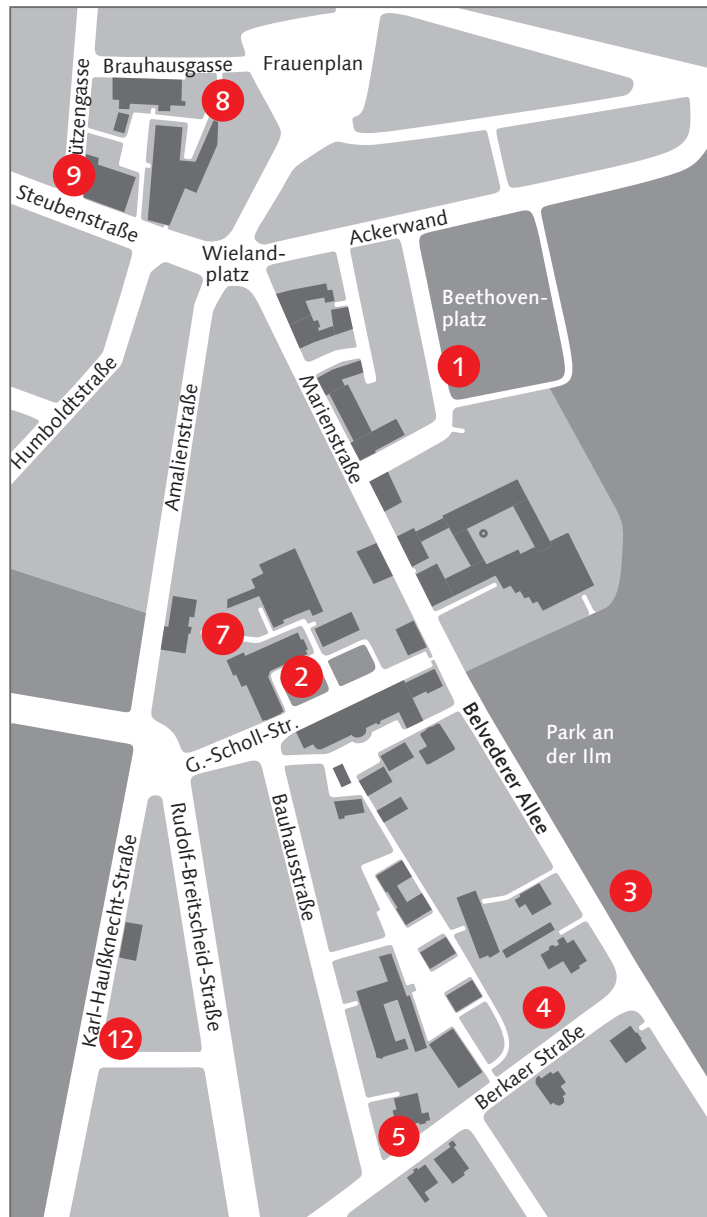

Campus Map of the Bauhaus-Universität Weimar Emergency Assembly Points

- 1 **Beethovenplatz**
for building locations:
Marienstraße;
Bettina-von-Arnim-Straße 1
- 2 **The lawn at Van-de-Velde-Building**
for building locations:
Geschwister-Scholl-Straße;
Belvederer Allee 1, 1 a, 1 b, 4, 5
- 3 **The lawn at Park an der Ilm**
for building location:
Belvederer Allee 6
- 4 **The lawn at Berkaer Allee**
for building locations:
Bauhausstraße 7 b, 9 a, 9 c, 9 d
- 5 **Bauhausstraße 15**
for building locations:
Bauhausstraße 11, 15
- 6 **Parking Lot**
for building location:
Belvederer Allee 25 a
- 7 **Inner courtyard**
for building location:
Amalienstraße 13
- 8 **Backyard floor -1**
for building locations:
Steubenstraße 6, 6 a
- 9 **Schützengasse**
for building location:
Steubenstraße 8
- 10 **The lawn at the corner of
Bad-Hersfelder-Straße /
Schwanseestraße**
for building location:
Coudraystraße
- 11 **The corner of Leibniz Allee /
Albrecht-Dürer-Straße**
for building location:
Albrecht-Dürer-Straße 2

- 12 **The corner of Karl-Haußknecht-
Straße / Eckermannstraße**
for building location:
Karl-Haußknecht-Straße 7
- 13 **The corner of Helmholtzstraße /
Freiherr-vom-Stein-Allee**
for building location:
Helmholtzstraße 15

Campus Map of the Bauhaus-Universität Weimar Emergency Assembly Points