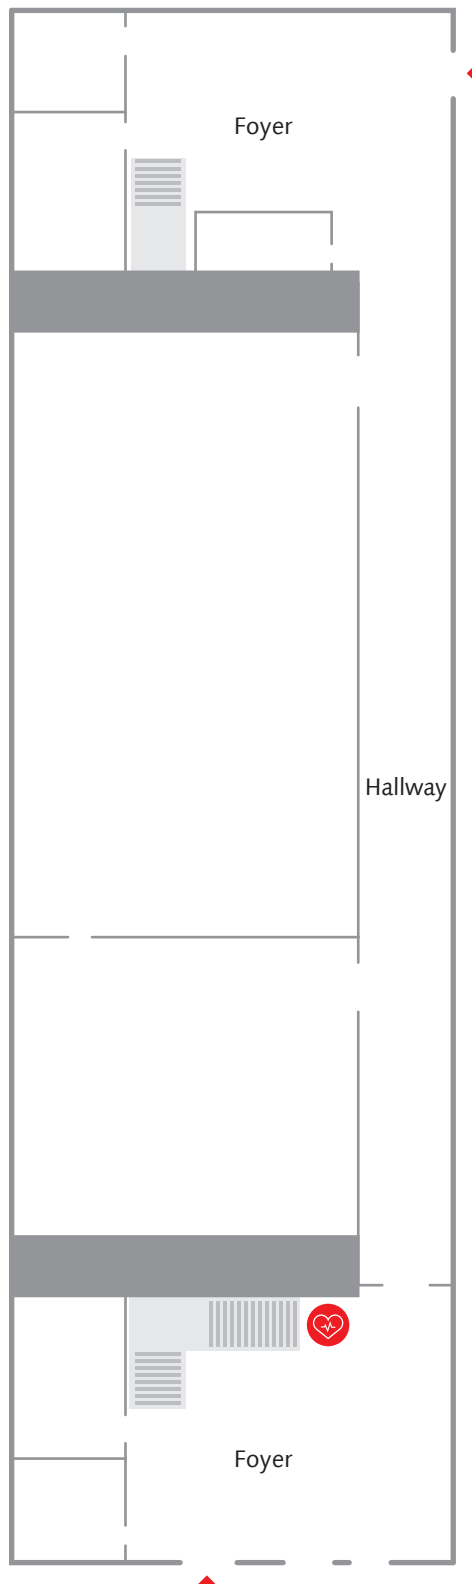

Defibrillator (AED) Locations at the Bauhaus-Universität Weimar

Bauhaus-Universität Weimar

Service Centre for
Security Management

- 1 University Library**
Steubenstraße 6
Ground Floor
- 2 Marienstraße 13 c**
Ground Floor
- 3 University Sports Centre**
Belvederer Allee 25 a
Ground Floor

Defibrillator (AED) Locations at the Bauhaus-Universität Weimar

- 1 University Library
Steubenstraße 6
Ground Floor

Service Desk
to the right of the stairway entrance

Defibrillator (AED) Locations at the Bauhaus-Universität Weimar

2 Marienstraße 13 c
Ground Floor

Foyer
in front of the basement stairway

Defibrillator (AED) Locations at the Bauhaus-Universität Weimar

3 University Sports Centre
Belvederer Allee 25a
Ground Floor

Entrance Area
to the left behind the entrance