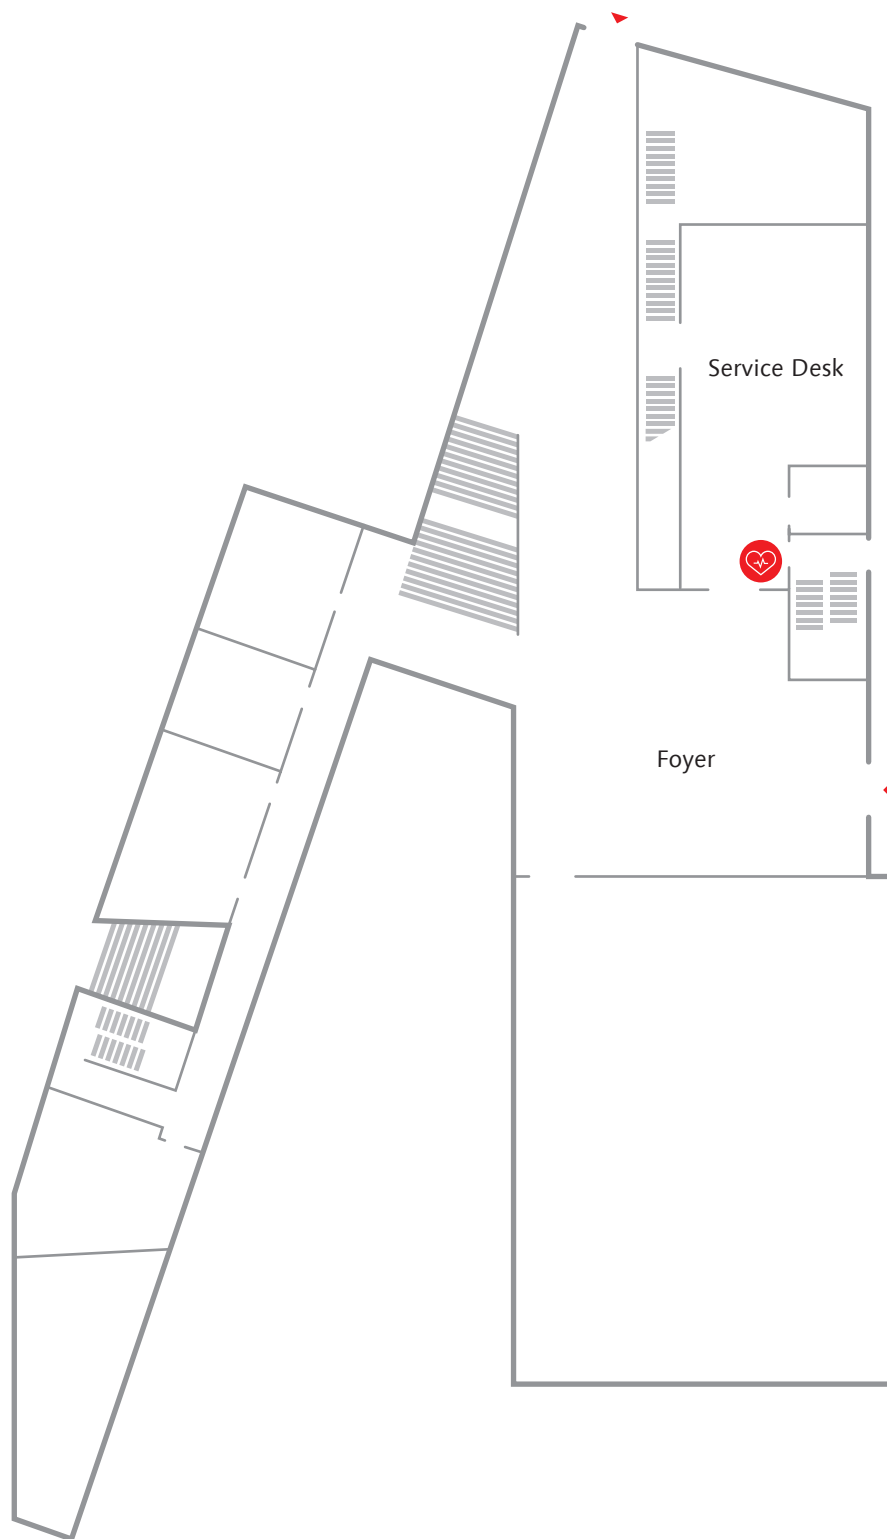

Defibrillator (AED) Locations at the Bauhaus-Universität Weimar

Bauhaus-Universität Weimar

Service Centre for
Security Management

- 1 University Library**
Steubenstraße 6
Ground Floor
- 2 Marienstraße 13 c**
Ground Floor
- 3 University Sports Centre**
Belvederer Allee 25 a
Ground Floor

Defibrillator (AED) Locations at the Bauhaus-Universität Weimar

- 1 University Library
Steubenstraße 6
Ground Floor

Service Desk
to the right of the stairway entrance

Defibrillator (AED) Locations at the Bauhaus-Universität Weimar

2 Marienstraße 13 c
Ground Floor

Foyer
in front of the basement stairway

Defibrillator (AED) Locations at the Bauhaus-Universität Weimar

3 University Sports Centre
Belvederer Allee 25a
Ground Floor

Entrance Area
to the left behind the entrance